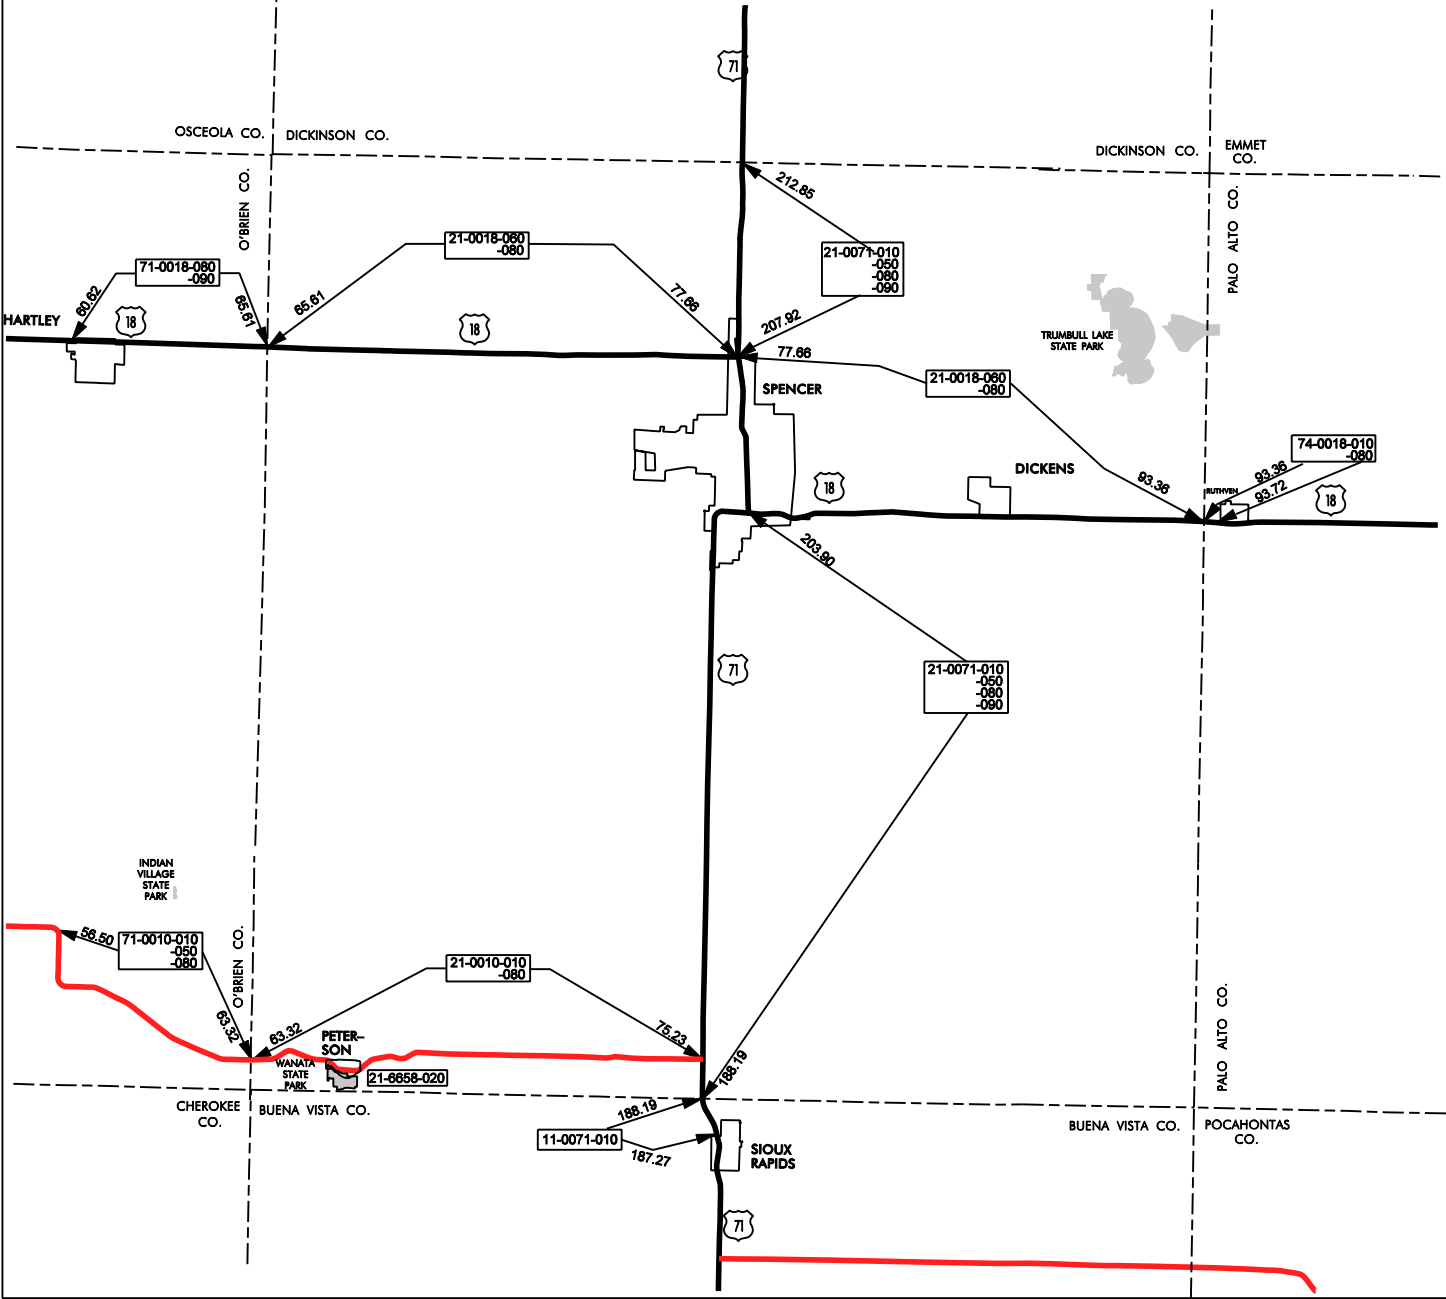

# SPENCER GARAGE AREA

## Cost Center 553812

- █ Service Level A
- █ Service Level B
- █ Service Level C