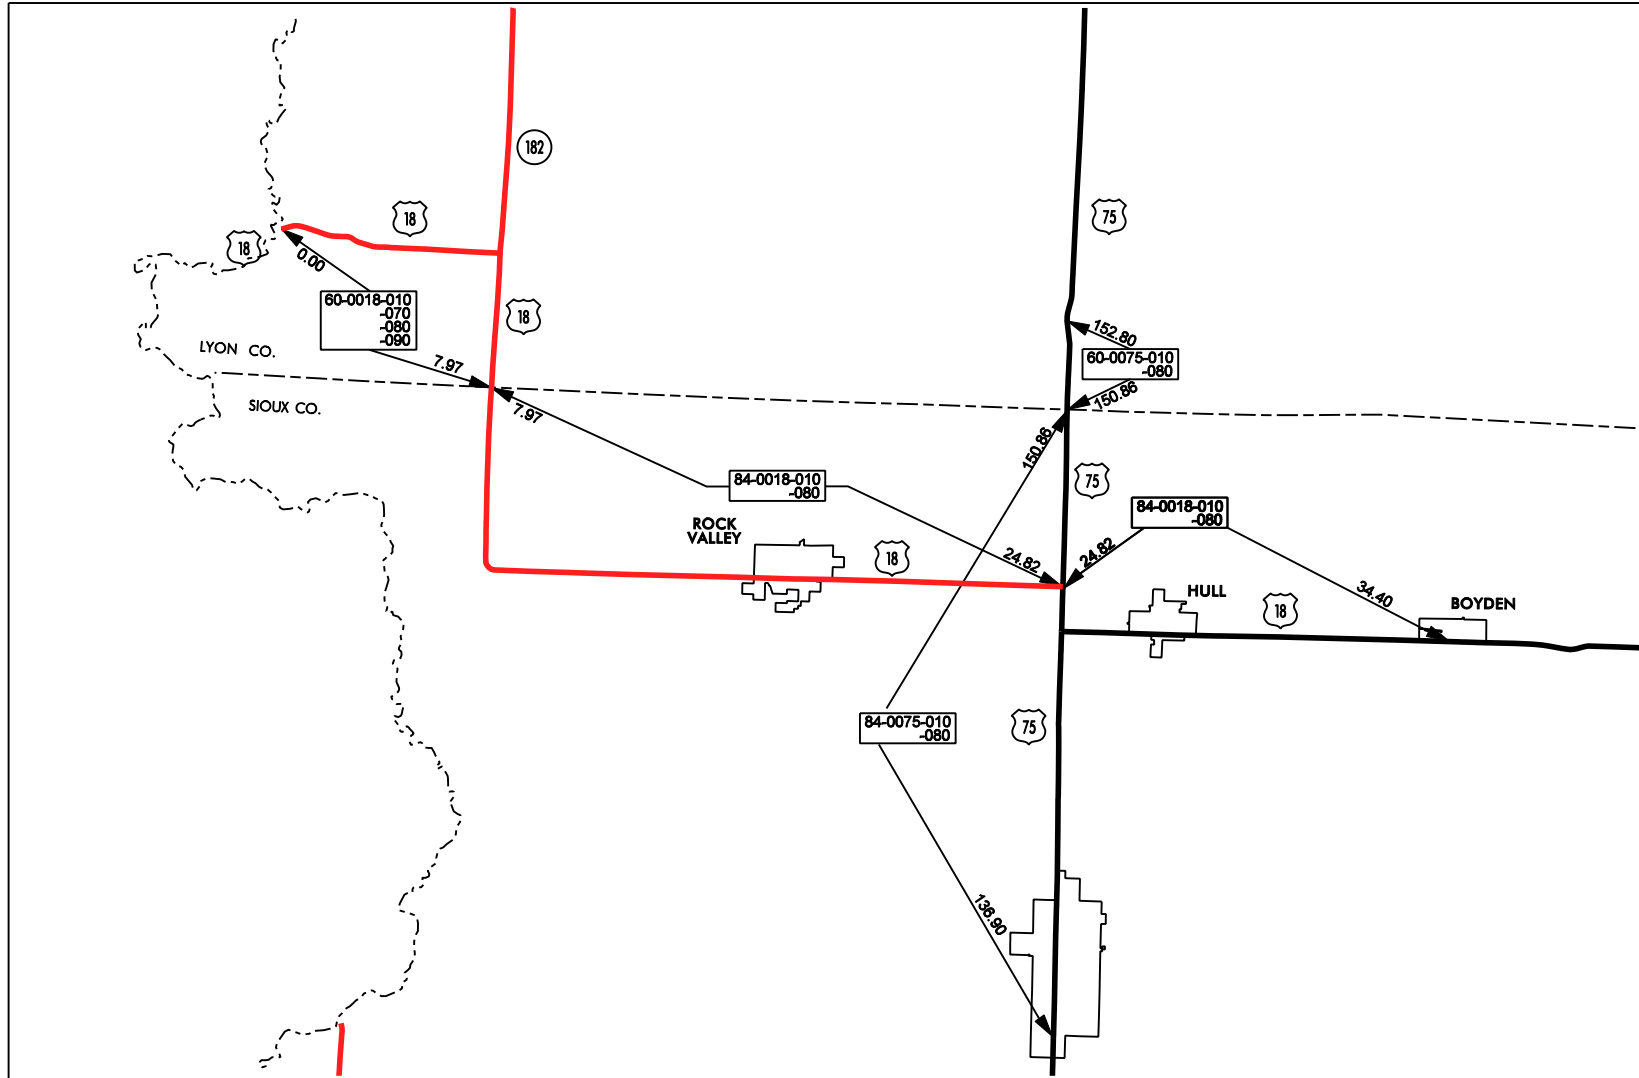

ROCK VALLEY GARAGE AREA - Cost Center 553806

-  Service Level A
-  Service Level B
-  Service Level C