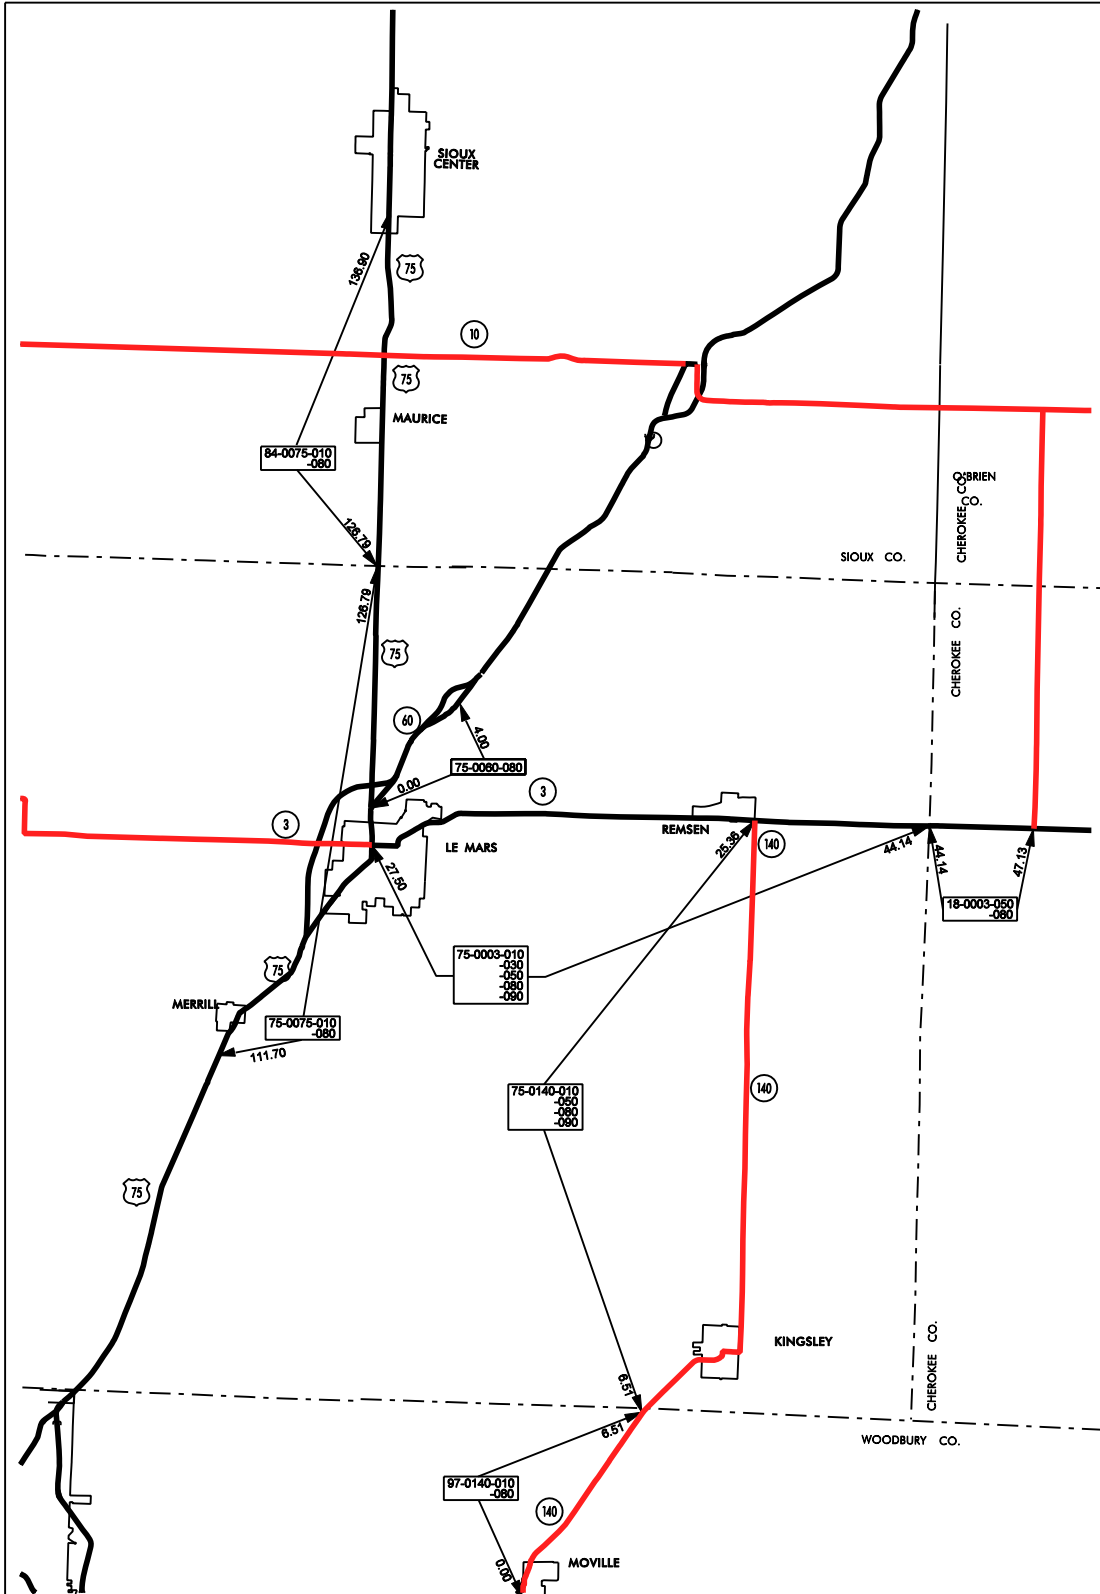

LE MARS GARAGE AREA - Cost Center 553803

- █ Service Level A
- █ Service Level B
- █ Service Level C

PLYMOUTH

COUNTY