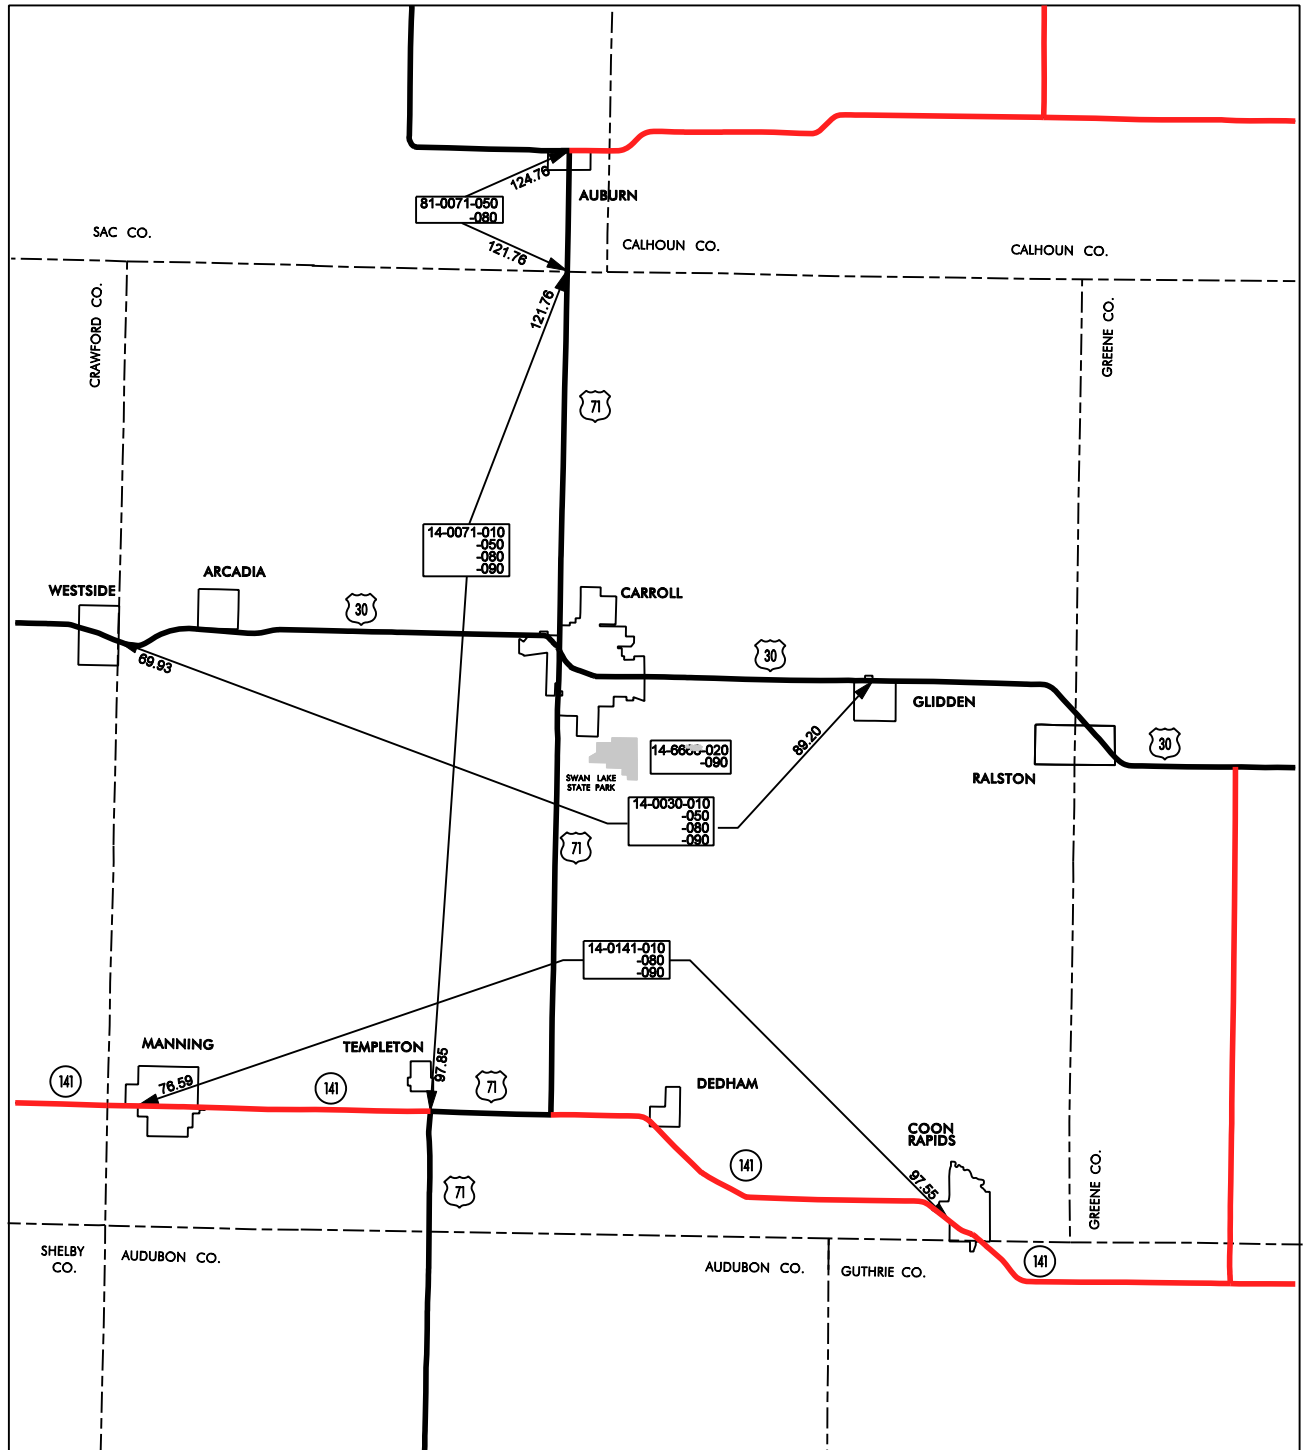

# CARROLL GARAGE AREA

## Cost Center 553613

- █ Service Level A
- █ Service Level B
- █ Service Level C

CARROLL

14

COUNTY