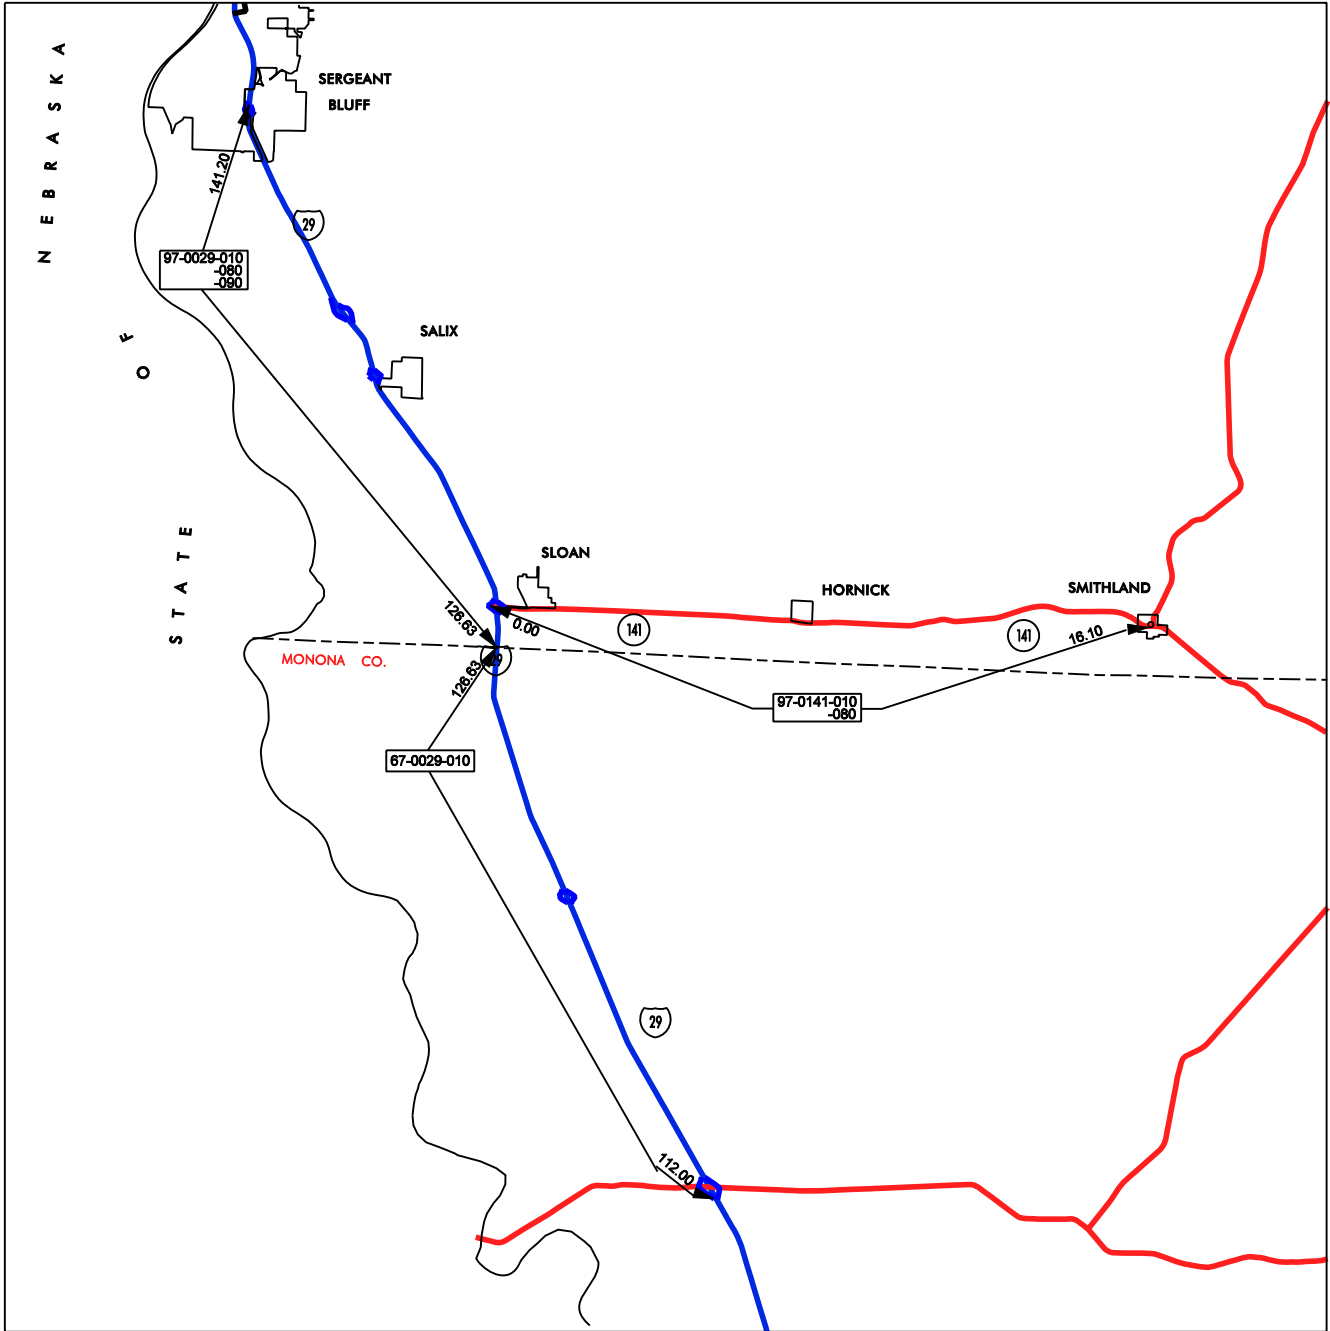

SLOAN GARAGE AREA

Cost Center 553607

-  Service Level A
-  Service Level B
-  Service Level C

WOODBURY

COUNTY