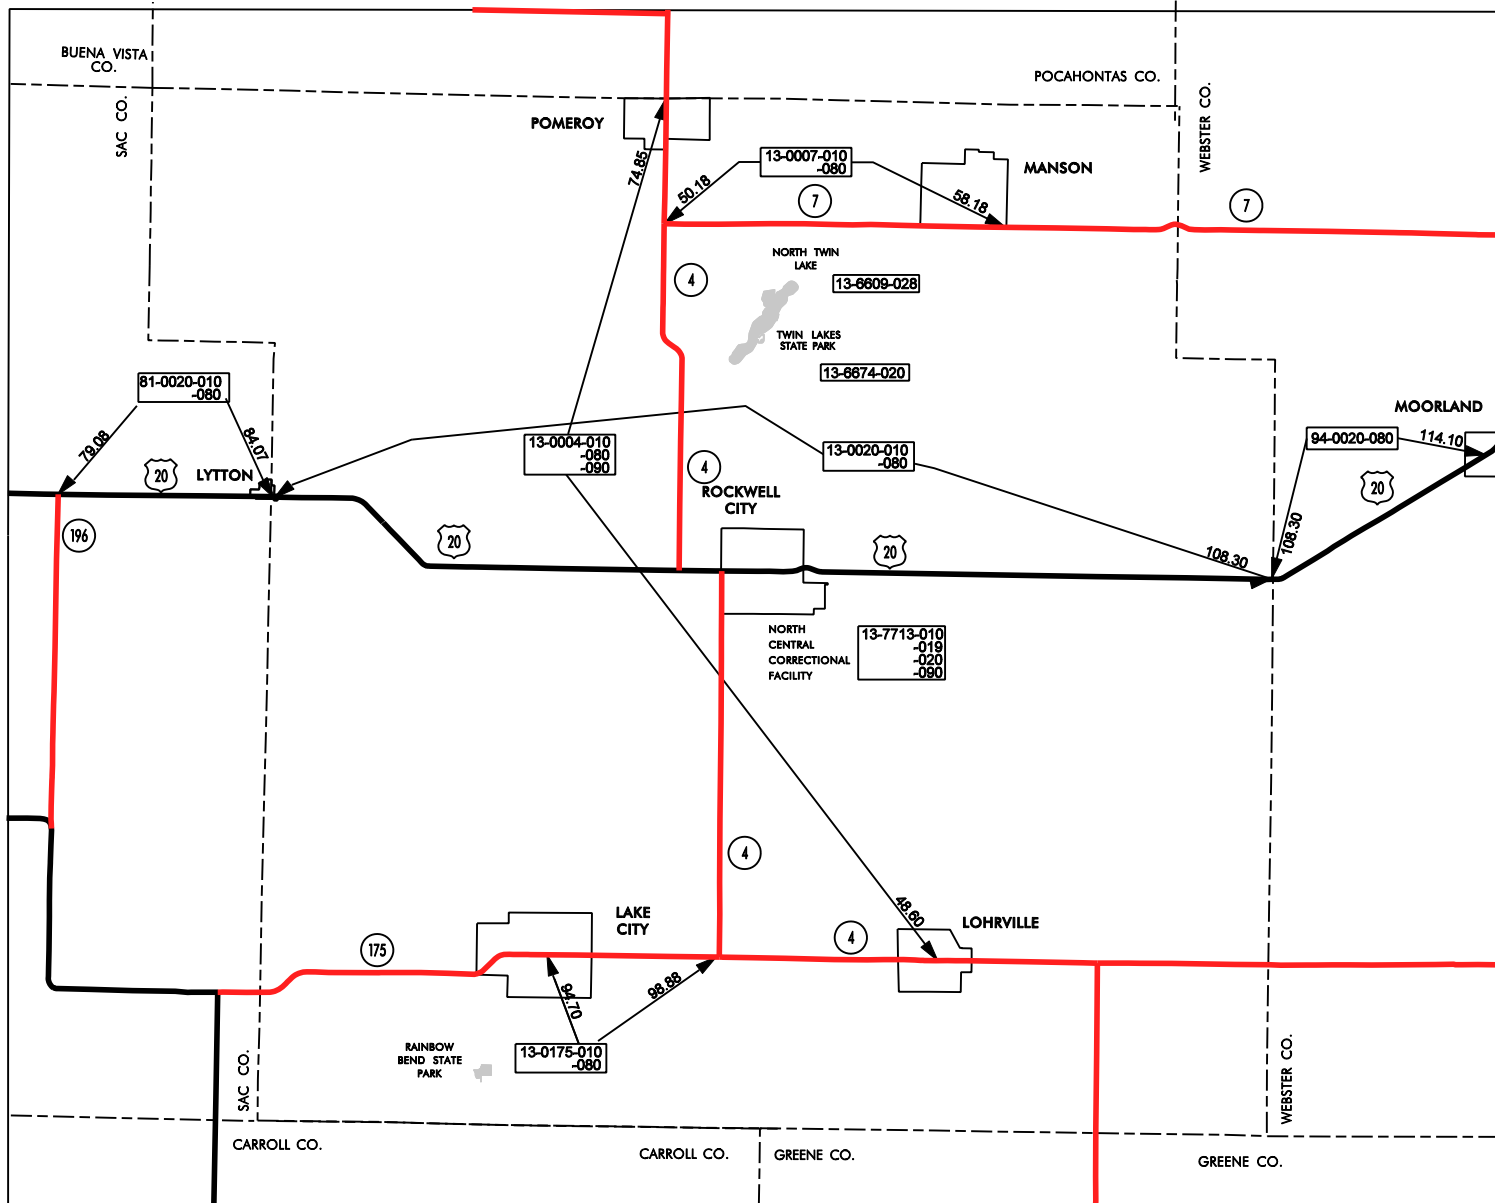

ROCKWELL CITY GARAGE AREA - Cost Center 553606

- █ Service Level A
- █ Service Level B
- █ Service Level C