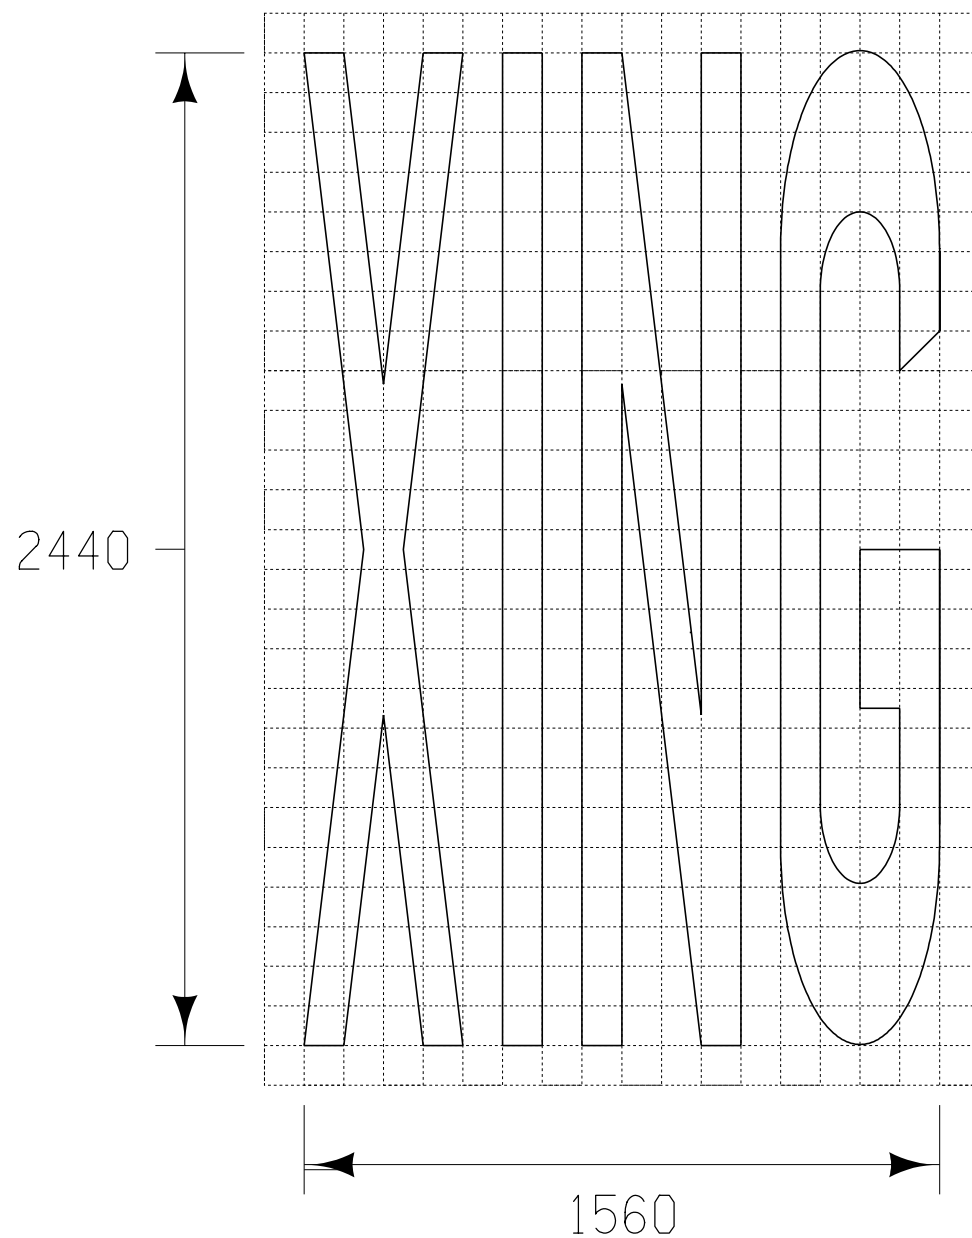

9012

06-06-95

Dimensions in mm
unless noted.

EACH UNIT = 97.5 mm

"XING"
WORD 2440 mm