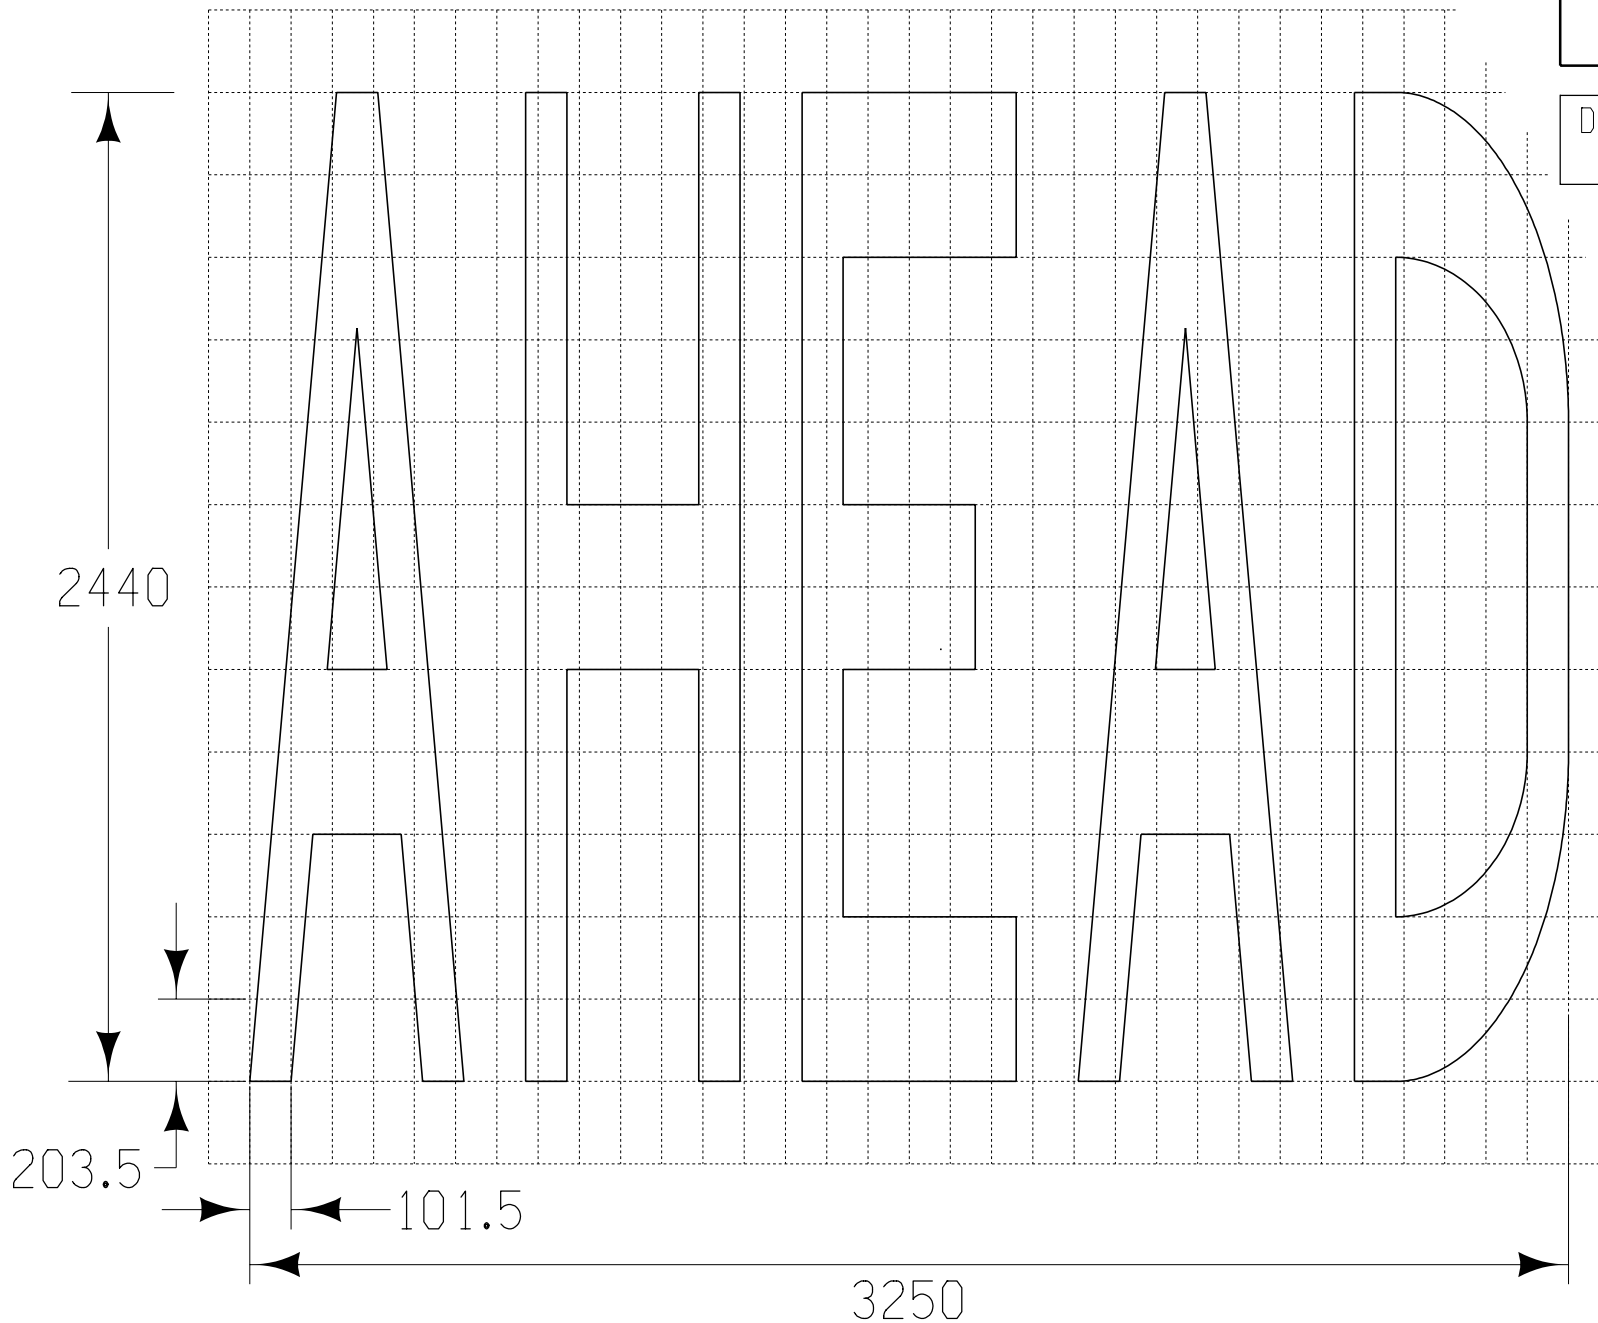

9007

06-06-95

Dimensions in mm  
unless noted.

"AHEAD" WORD 2440 mm