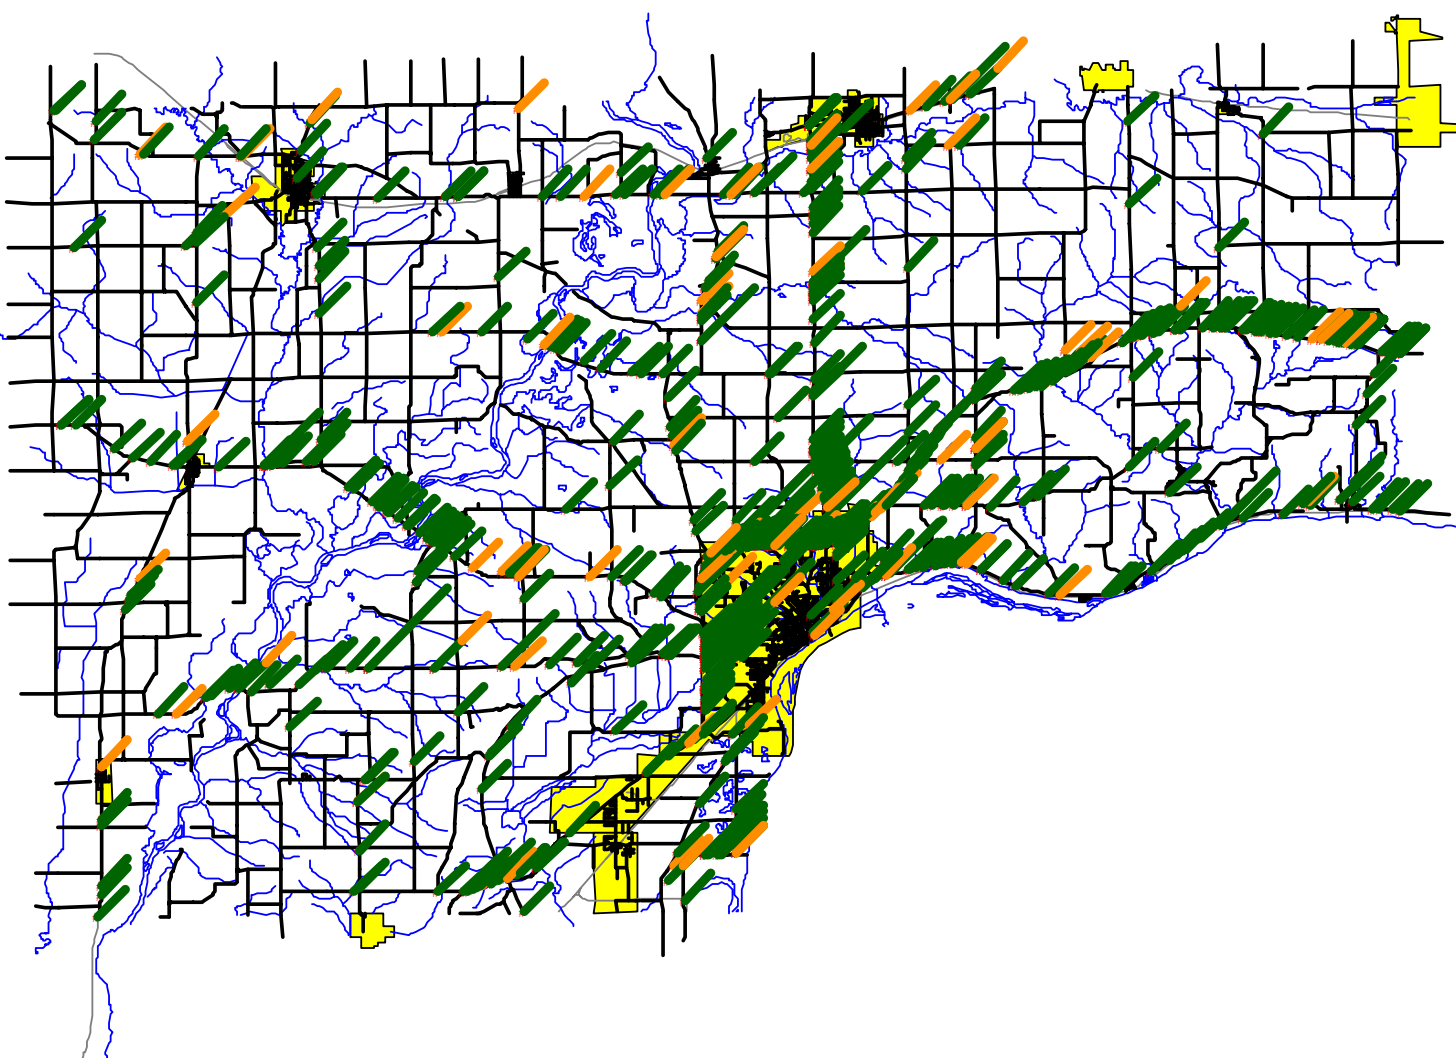

**MUSCATINE
COUNTY IOWA
1991- 2000
ANIMAL-RELATED
CRASHES
REPORTED**

10 Years of Crashes

Total	727
 PDO	644
 Injury	83
 Fatal	0

10 Years of Injuries

Injuries	102
Fatalities	0