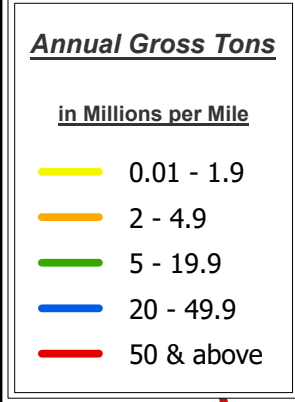

IOWA RAILROAD TRAFFIC DENSITY

Prepared by
IOWA DOT
 Phone (515) 239 - 1664
 In Cooperation with
 United States
 Department of Transportation
 2022

Railroad Operators

Amtrak	AMTK
Boone Scenic Valley R.R.	BSV
Burlington Junction Ry. Co.	BJR
BNSF Railway Co.	BNSF
Cedar Rapids and Iowa City Ry. Co.	CIC
Cedar River Railroad Co.	CEDR
Chicago, Central & Pacific Railroad	CC
D & I Railroad Co.	DAIR
Dakota, Minnesota and Eastern R.R. Co.	DME
Davenport Industrial R.R.	DIR
Iowa Interstate R.R. Ltd.	IAIS
Iowa Northern Ry. Co.	IANR
Iowa River Railroad Co.	IARR
Iowa Southern Railway Co.	ISRY
Iowa Traction R.R. Co.	IATR
Keokuk Junction Ry.	KJRY
Norfolk Southern Railway Co.	NS
Soo Line	SOO
Union Pacific Railroad	UP
Private Track - Cargill Alliance	CGAQ