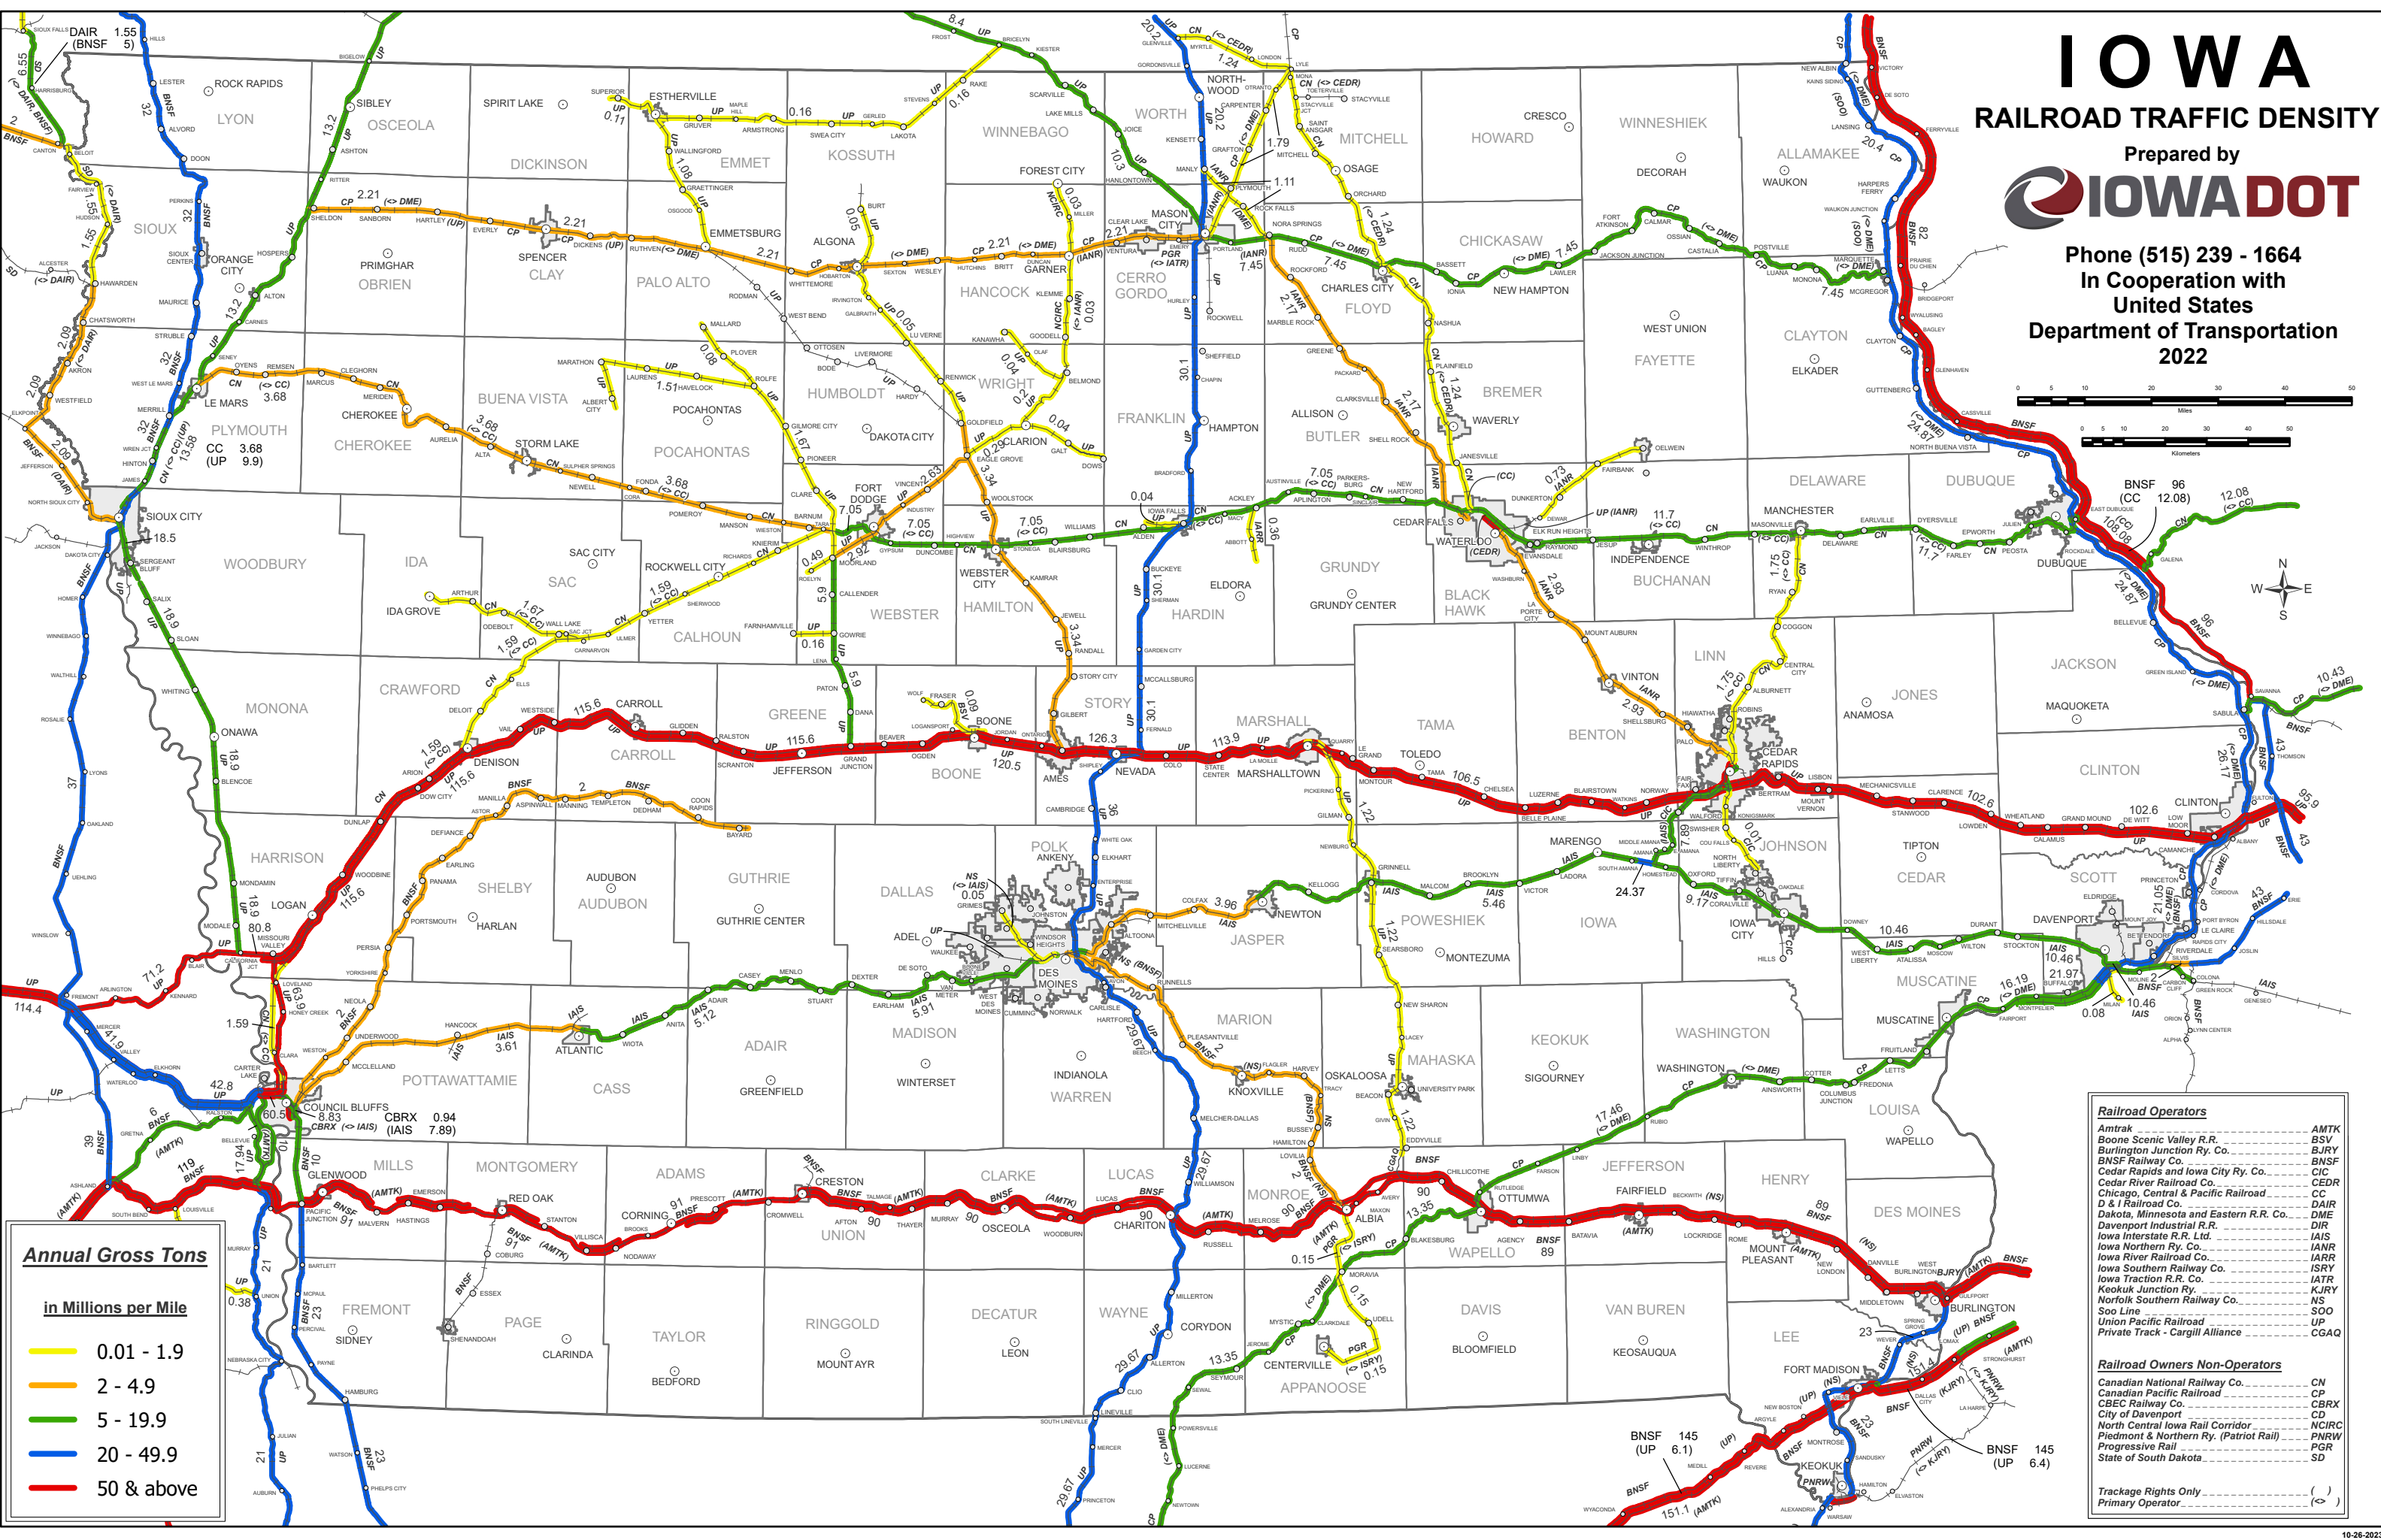

IOWA RAILROAD TRAFFIC DENSITY

Prepared by
IOWA DOT
 Phone (515) 239 - 1664
 In Cooperation with
 United States
 Department of Transportation
 2022

Railroad Operators

Amtrak	AMTK
Boone Scenic Valley R.R.	BSV
Burlington Junction Ry. Co.	BJR
BNSF Railway Co.	BNSF
Cedar Rapids and Iowa City Ry. Co.	CIC
Cedar River Railroad Co.	CEDR
Chicago, Central & Pacific Railroad	CC
D & I Railroad Co.	DAIR
Dakota, Minnesota and Eastern R.R. Co.	DME
Davenport Industrial R.R.	DIR
Iowa Interstate R.R. Ltd.	IAIS
Iowa Northern Ry. Co.	IANR
Iowa River Railroad Co.	IARR
Iowa Southern Railway Co.	ISRY
Iowa Traction R.R. Co.	IATR
Keokuk Junction Ry.	KJRY
Norfolk Southern Railway Co.	NS
Soo Line	SOO
Union Pacific Railroad	UP
Private Track - Cargill Alliance	CGAQ

Railroad Owners Non-Operators

Canadian National Railway Co.	CN
Canadian Pacific Railroad	CP
CB&Q Railway Co.	CB&Q
City of Davenport	CD
North Central Iowa Rail Corridor	NCIRC
Piedmont & Northern Ry. (Patriot Rail)	PNRW
Progressive Rail	PGR
State of South Dakota	SD

Trackage Rights Only

Primary Operator	()
	(<)