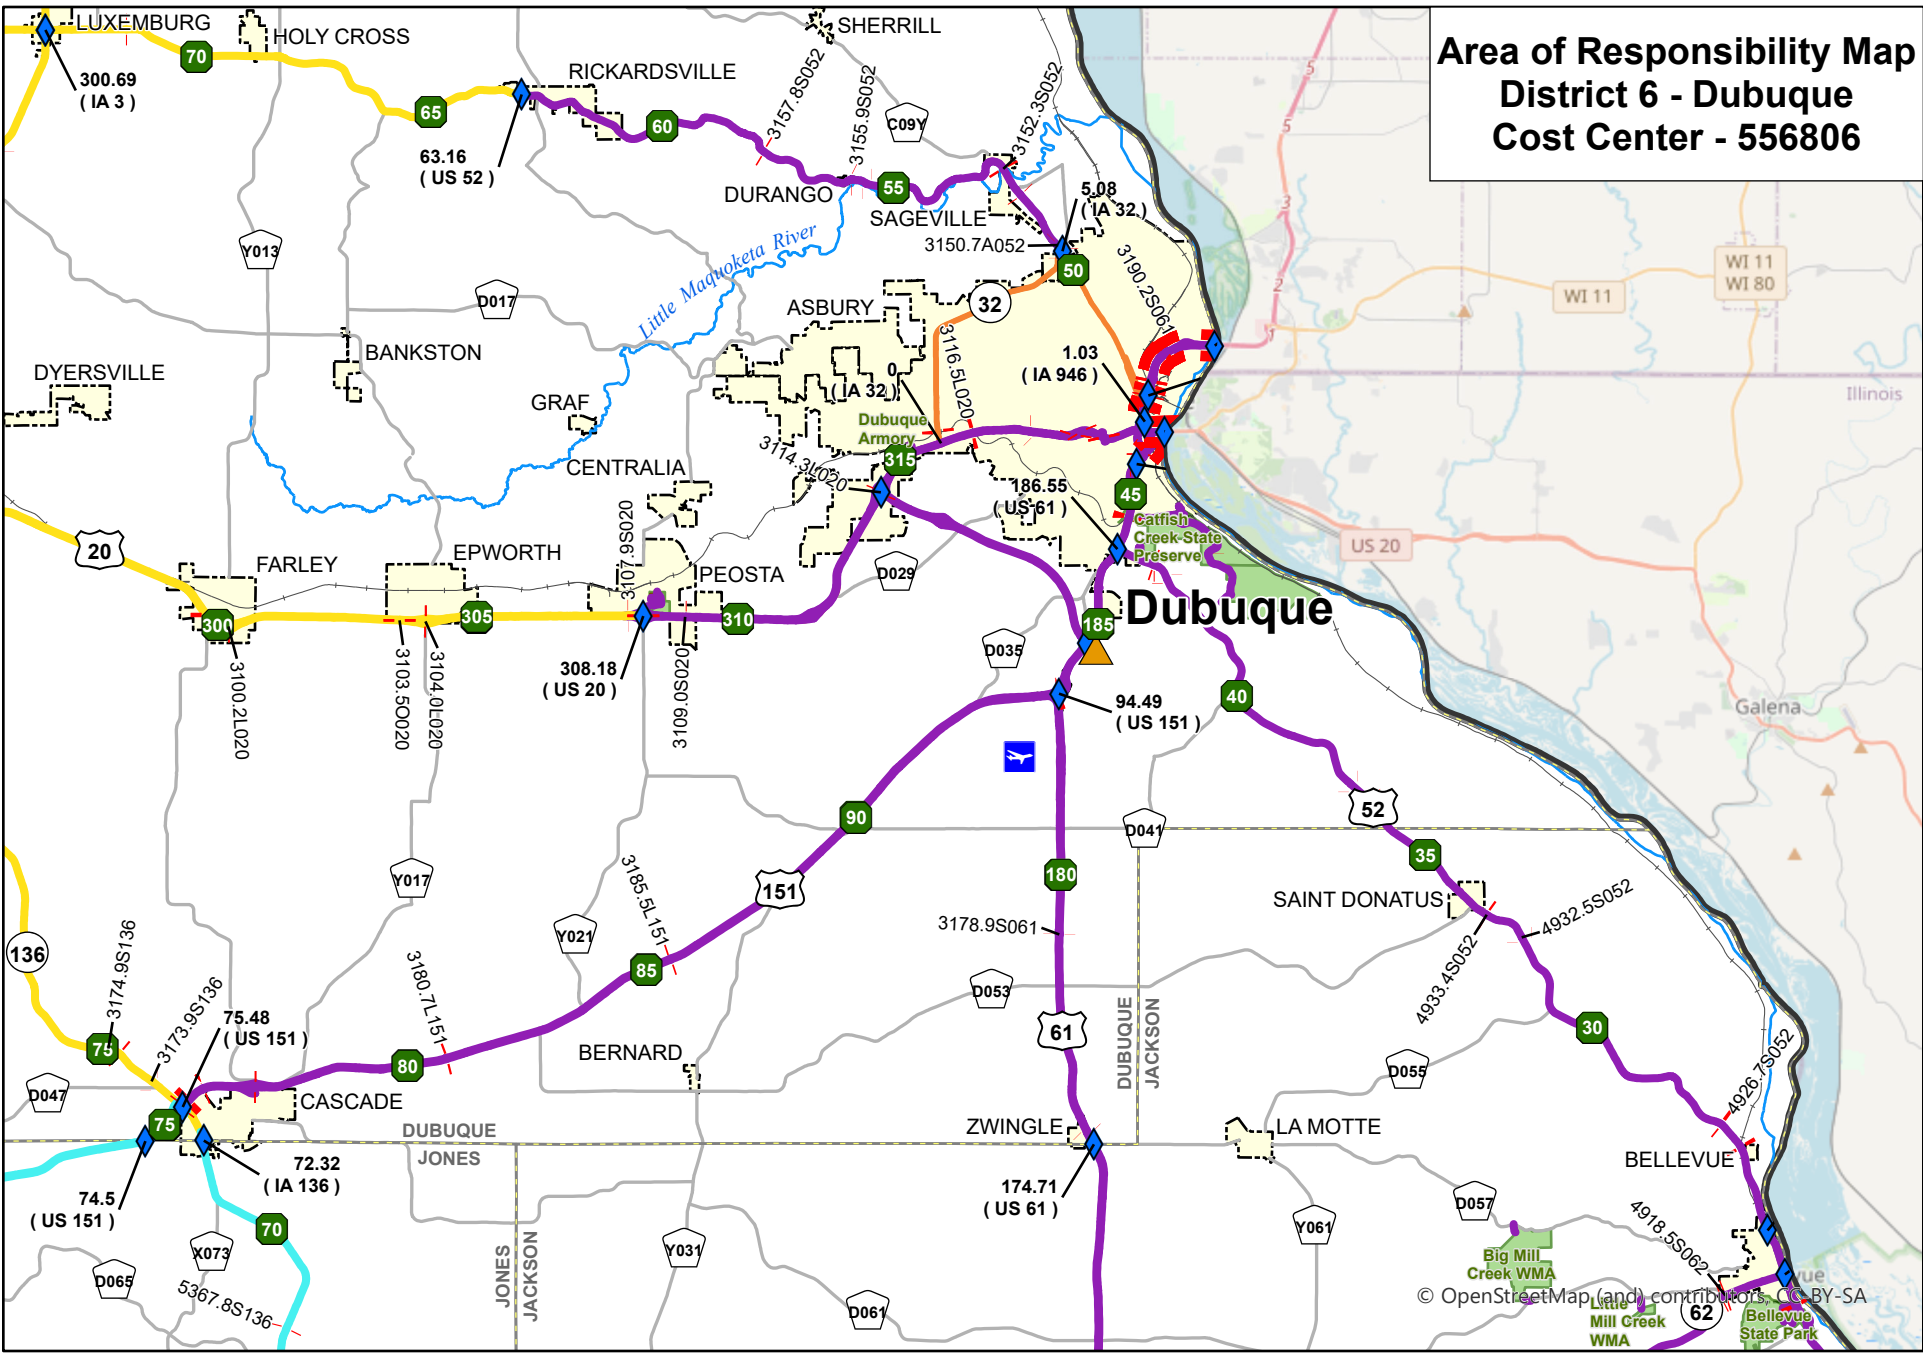

**Area of Responsibility Map
District 6 - Dubuque
Cost Center - 556806**

© OpenStreetMap (and) contributors, CC-BY-SA

Reference Scale: 1:315,000
As of April 22, 2022

W:\Highway\Maintenance\GIS\Projects\AreaResponsibility\Maps\GarageMaps\D6\Dubuque.aprx

- ▬ Bridges
- ◆ Cost Center Milepost Breaks
- ▲ Maintenance Garages