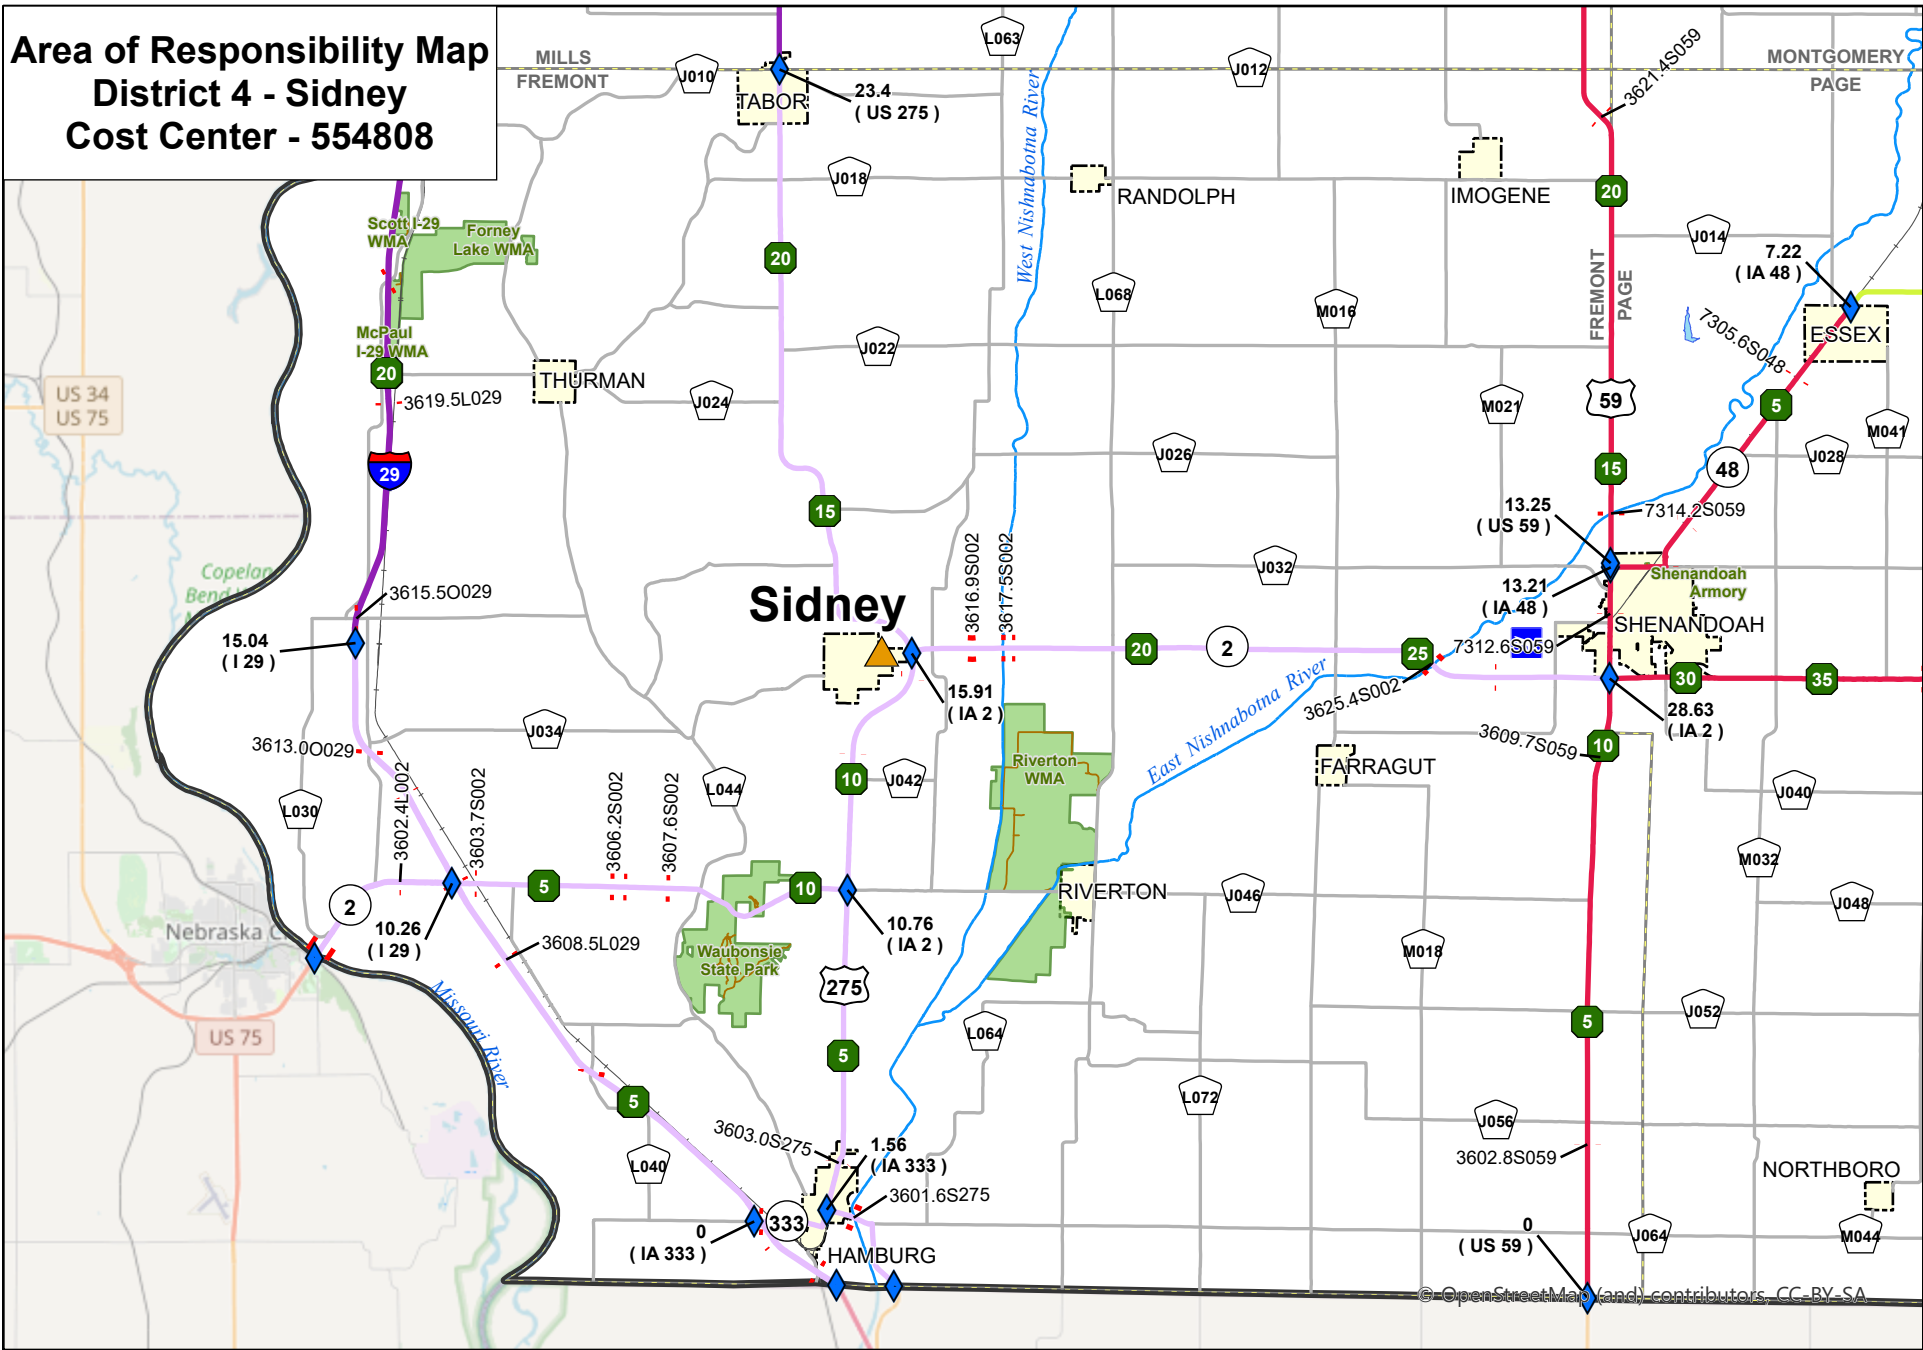

Area of Responsibility Map District 4 - Sidney Cost Center - 554808

Reference Scale: 1:290,000
As of August 4, 2021

W:\Highway\Maintenance\GIS\Projects\AreaResponsibilityMaps\GarageMaps\D4\Sidney.aprx

-  Bridges
-  Cost Center Milepost Breaks
-  Maintenance Garages

© OpenStreetMap and contributors. CC-BY-SA