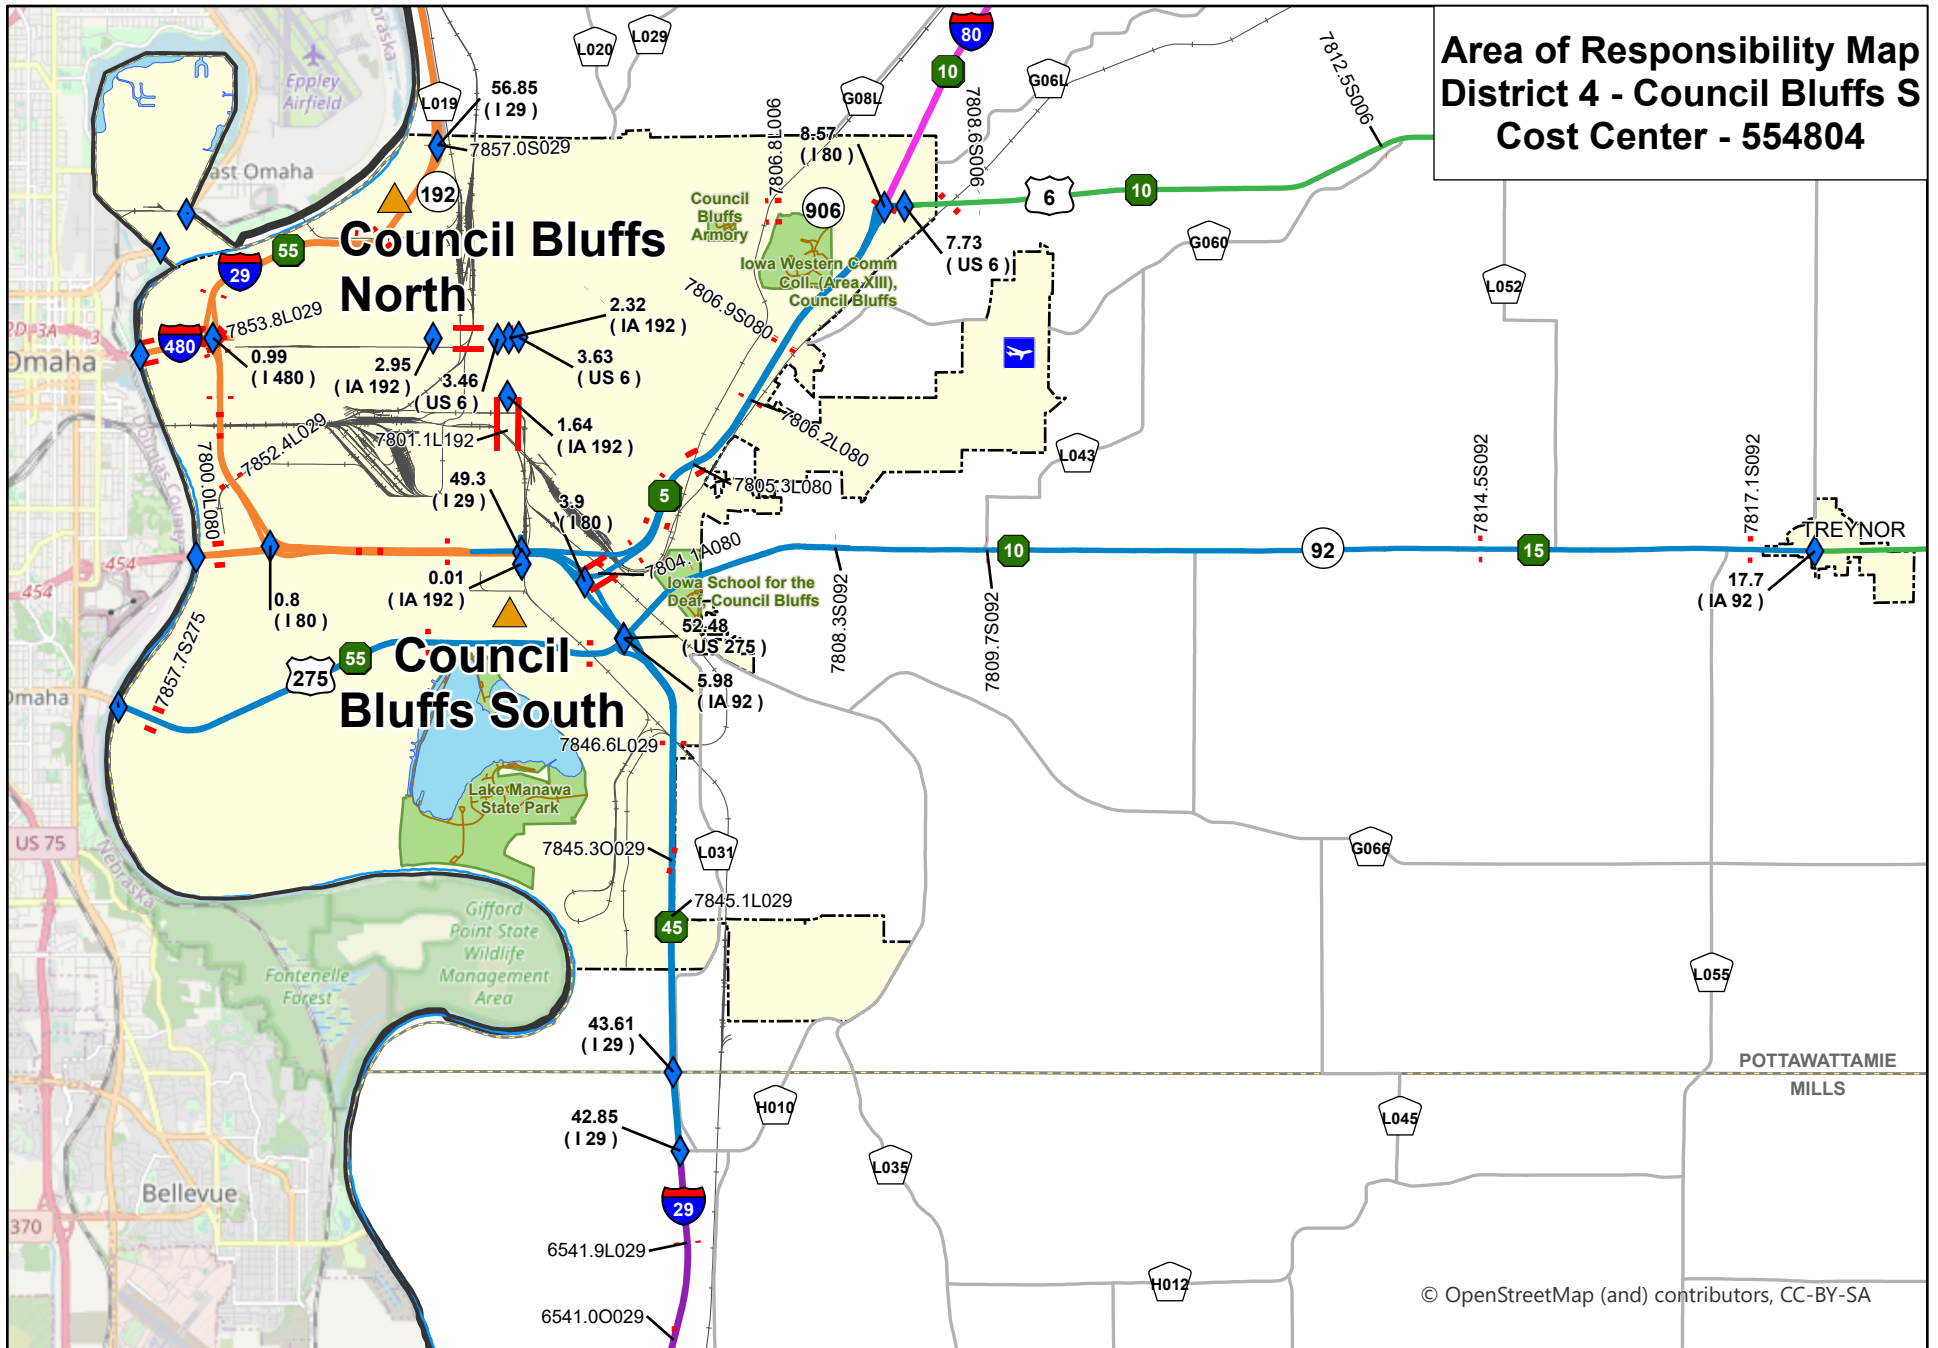

Area of Responsibility Map District 4 - Council Bluffs S Cost Center - 554804

© OpenStreetMap (and) contributors, CC-BY-SA

Reference Scale: 1:155,000
As of August 4, 2021

W:\Highway\Maintenance\GIS\Projects\AreaResponsibilityMaps\GarageMaps\D4\Council_Bluffs_S.aprx

-  Bridges
-  Cost Center Milepost Breaks
-  Maintenance Garages