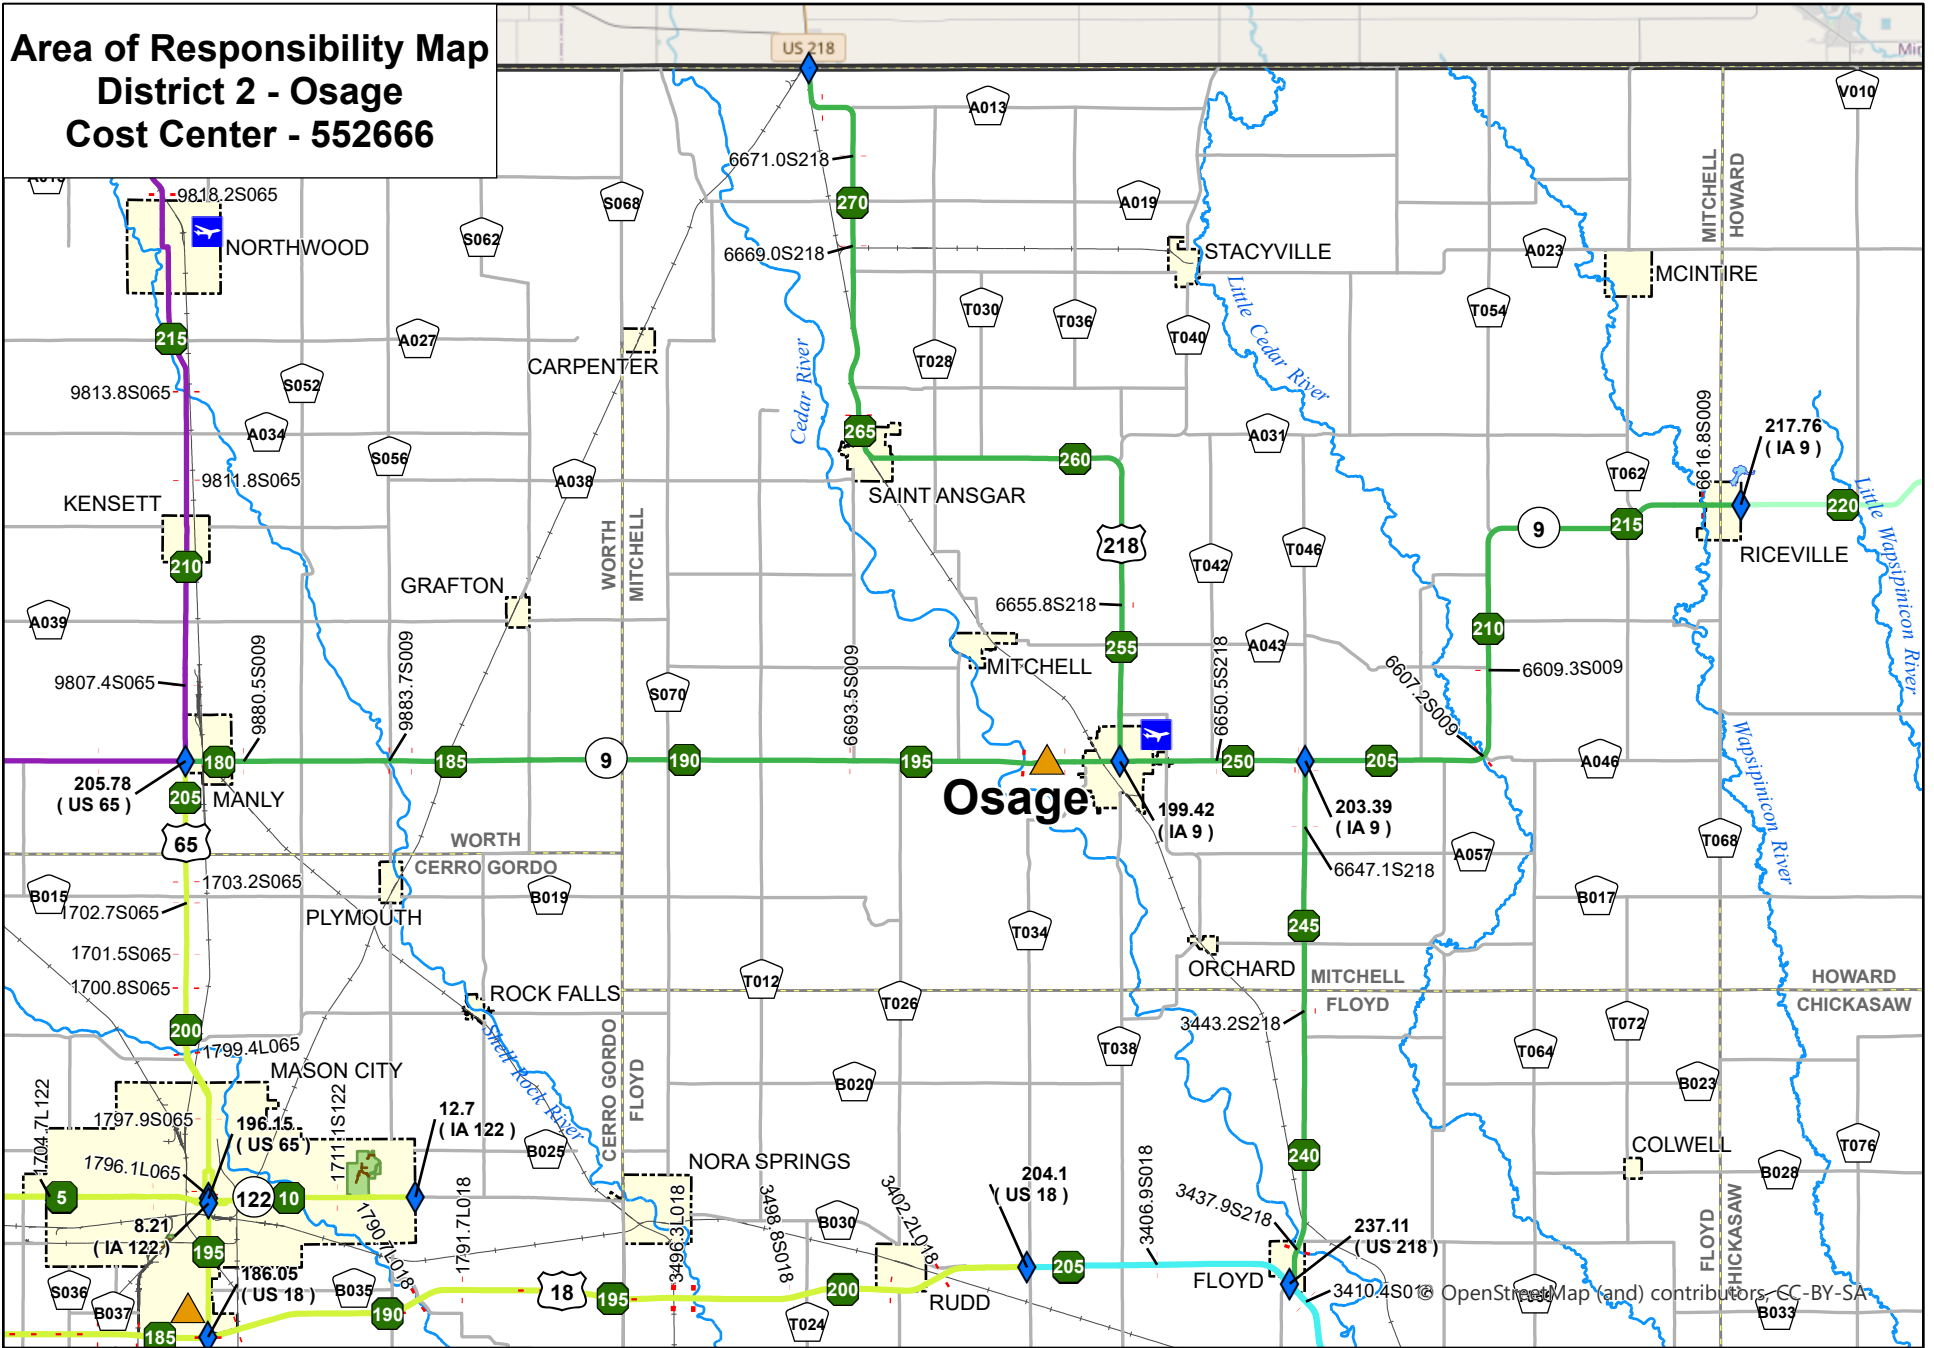

Area of Responsibility Map District 2 - Osage Cost Center - 552666

Reference Scale: 1:360,000
As of August 19, 2021

W:\Highway\Maintenance\GIS\Projects\AreaResponsibilityMaps\GarageMaps\D2\Osage.aprx

- Bridges
- ◆ Cost Center Milepost Breaks
- ▲ Maintenance Garages

© OpenStreetMap (and) contributors, CC-BY-SA