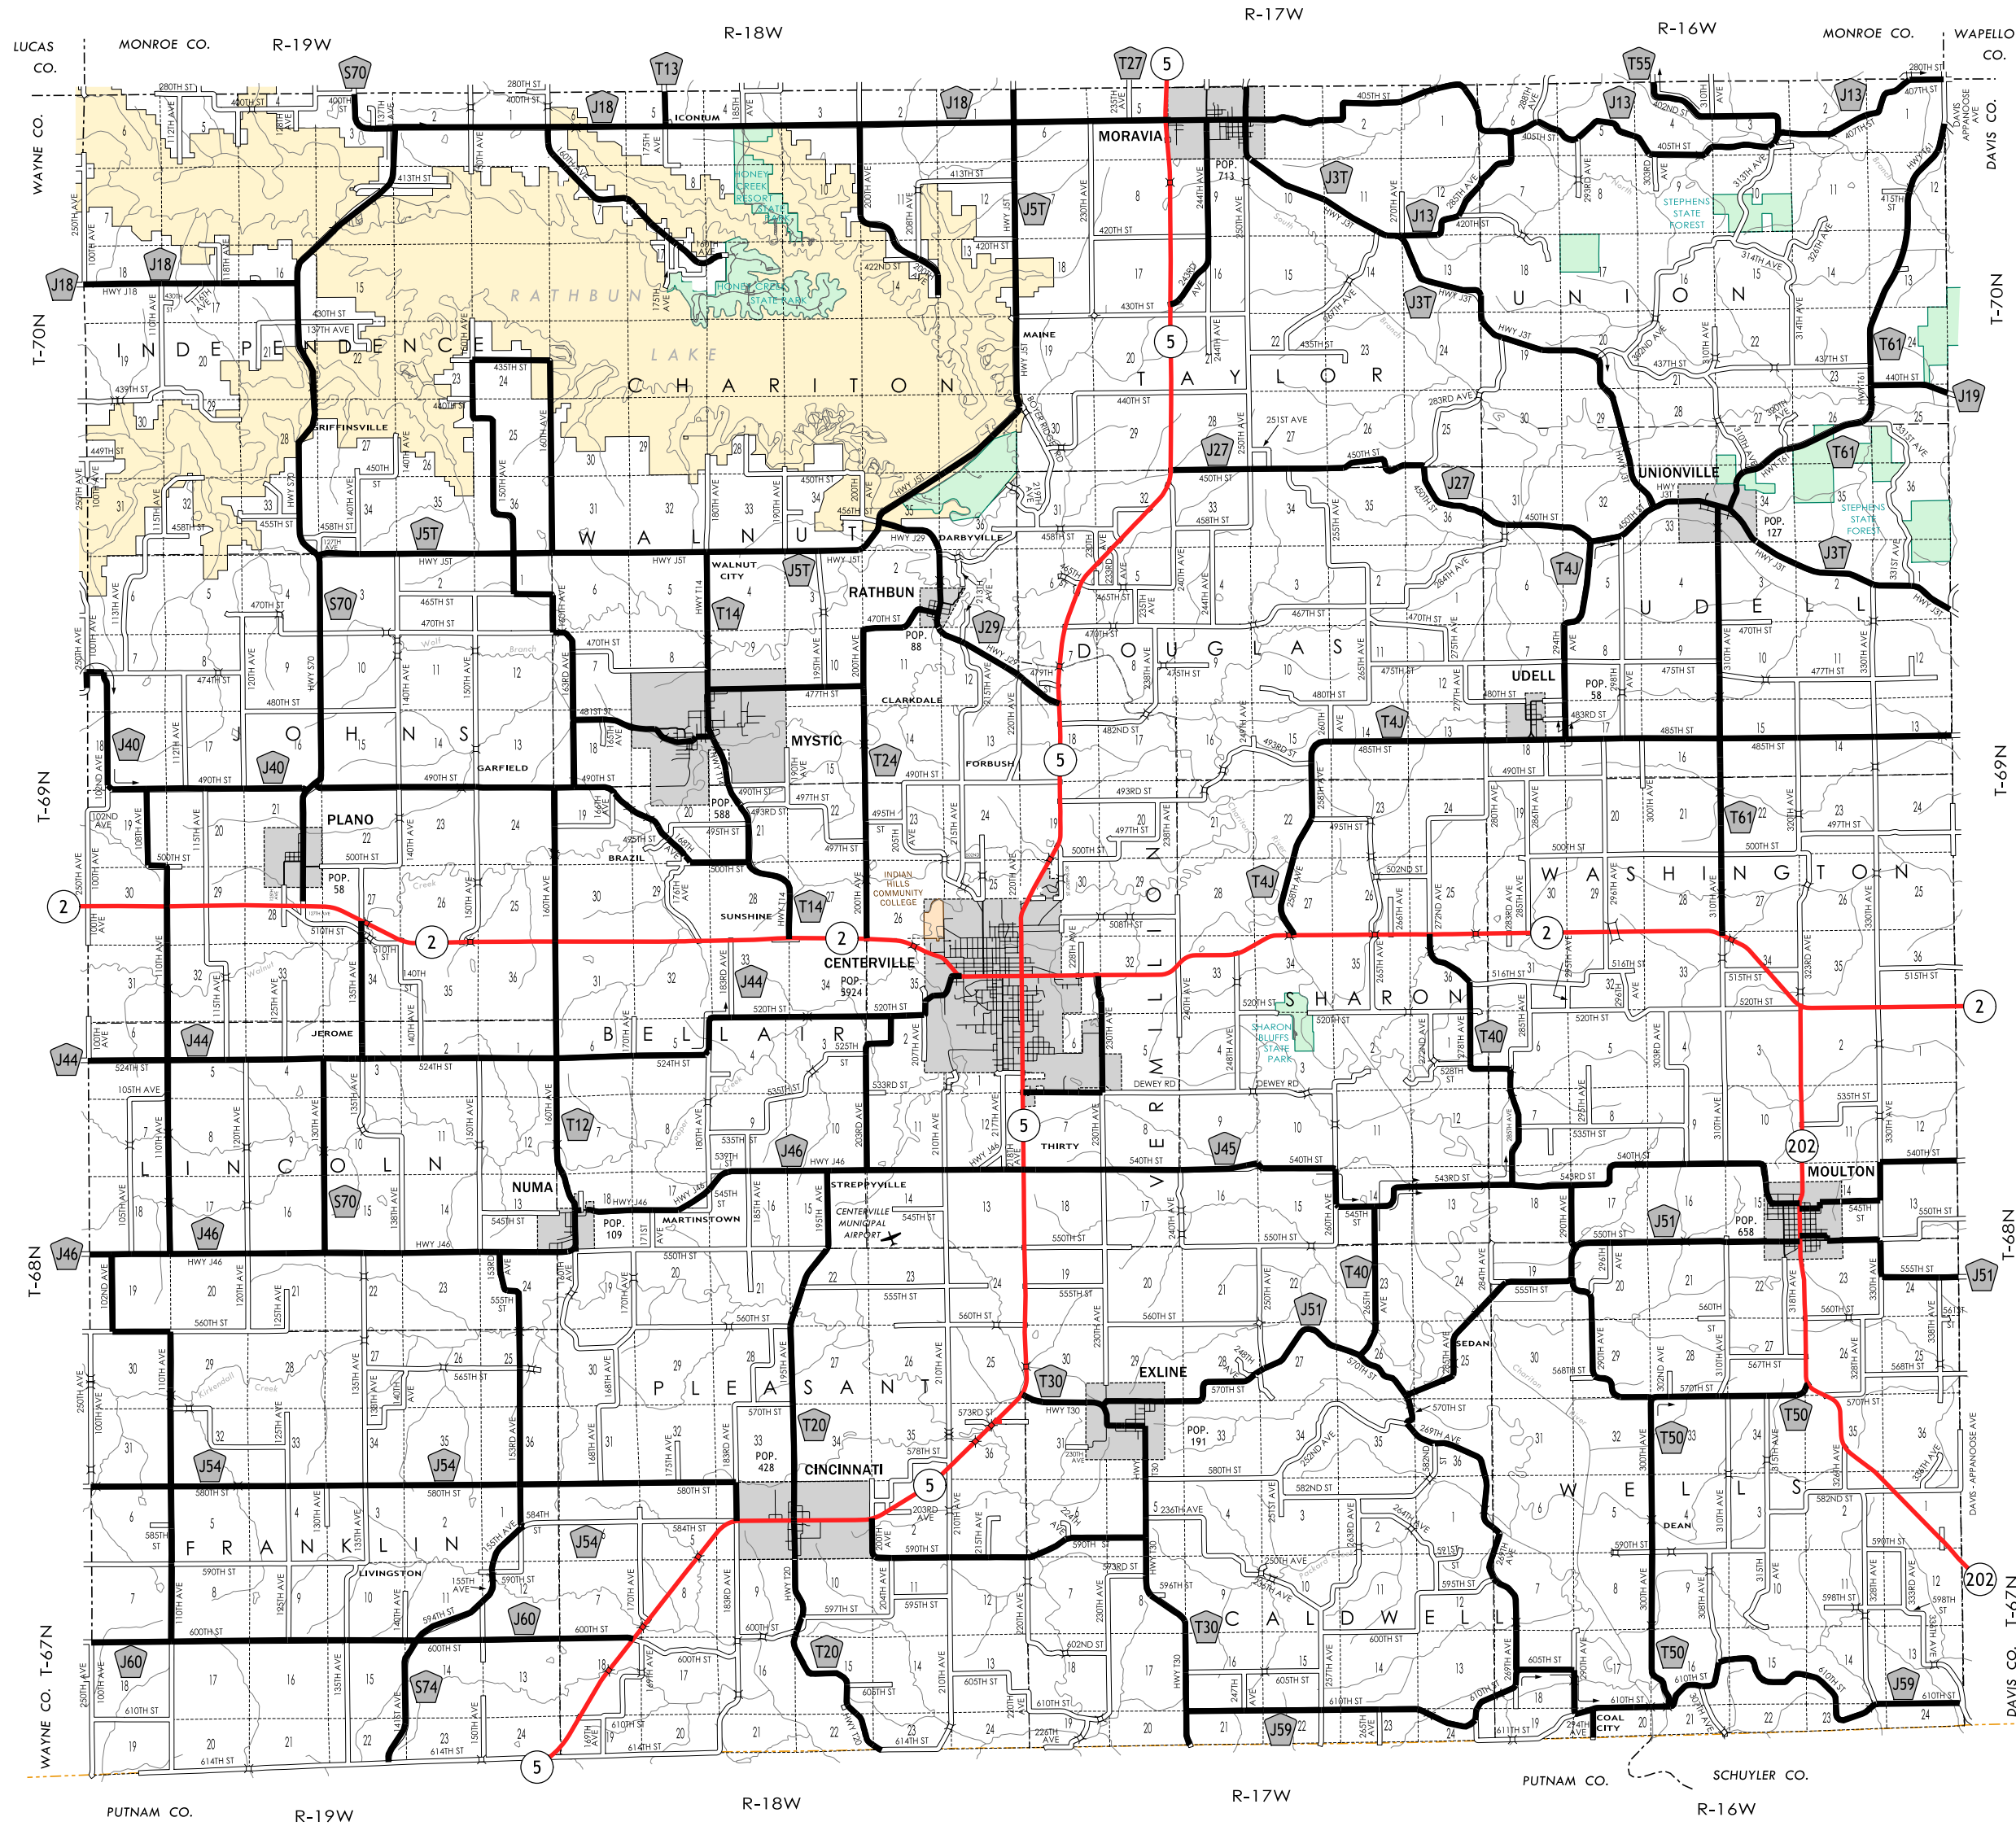

Farm-to-Market Road System Map APPANOOSE COUNTY IOWA

Prepared By
Iowa Department of Transportation
OFFICE OF SYSTEMS PLANNING
Phone: (515) 239-1669

In Cooperation With
United States Department of Transportation

BASEMAP
JANUARY 1, 2010

LEGEND

- FARM-TO-MARKET ROAD
- Proposed FARM-TO-MARKET ROAD
- INTERSTATE HIGHWAY
- PRIMARY HIGHWAY
- SECONDARY ROAD
- INTERSTATE HIGHWAY
- UNITED STATES HIGHWAY
- STATE HIGHWAY
- COUNTY HIGHWAY
- AIRPORT
- HYDROLOGY
- BRIDGE
- STATE BOUNDARY
- COUNTY BOUNDARY
- CORPORATE BOUNDARY
- TOWNSHIP LINE
- SECTION LINE
- ROAD NAMES
- UNINCORPORATED PLACE
- STATE PARKS
- STATE INSTITUTIONS
- FEDERAL LAND

County line roads on the south and east are classified by the adjacent county.

Farm-to-Market System as of:
7-14-2010
Verified by Chair of
Farm-to-Market Review Board

Signature: On File
Date: _____

Based on Farm-to-Market Review Board meeting held:
7-13-2010

Farm-to-Market

Road System

S T A T E O F M I S S O U R I